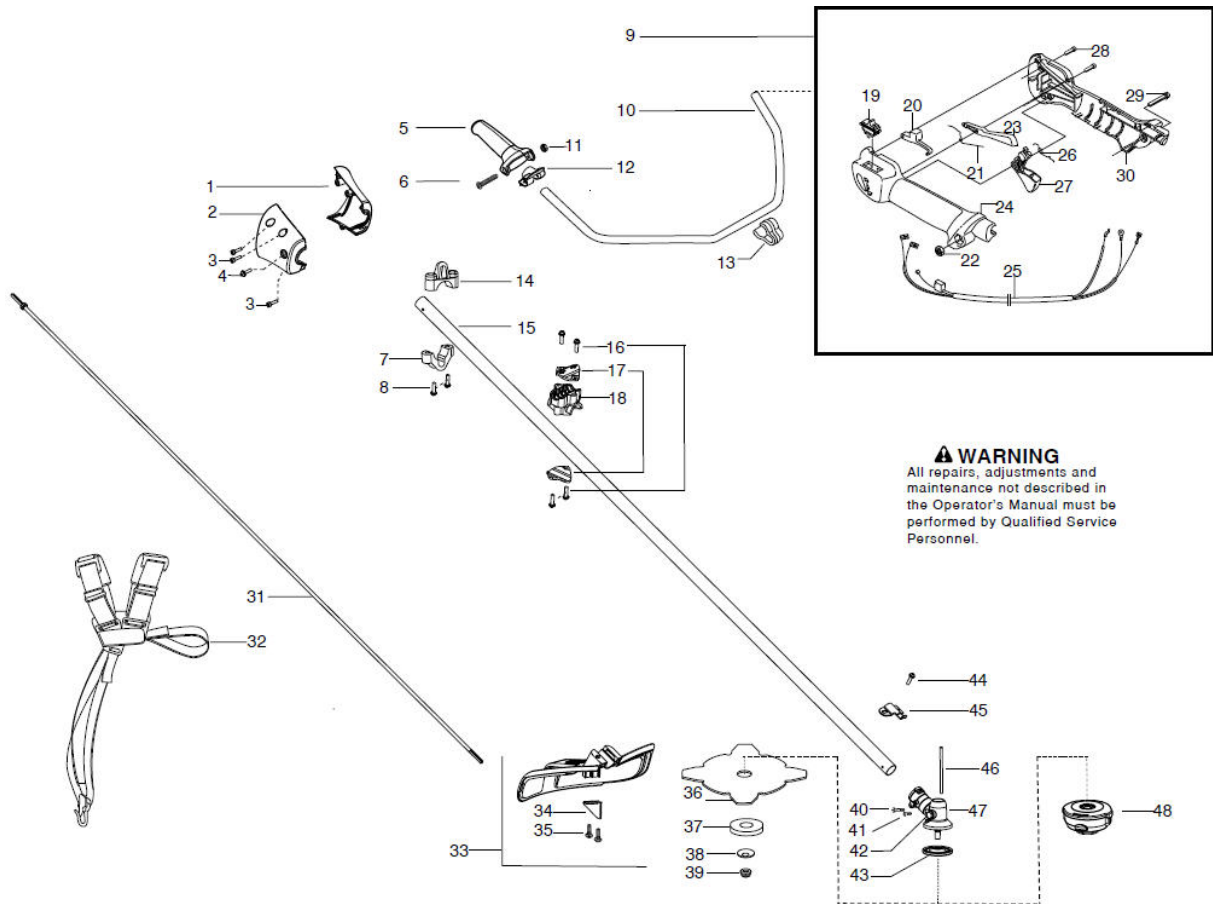

SHAFT & HANDLE

129 R, 967193301, 2016-03, ROW

Ref	Part No	Description	Remark	QTY KIT
1	574 81 07-01	CONE		1
2	574 81 03-01	CONE		1
3	574 44 40-01	SCREW ITXSCT		1
4	584 29 40-01	SCREW ITXPANT		1
5	537 17 28-02	HANDLE		1
6	503 20 02-45	SCREW IHSCFM		1
7	545 05 66-01	CLAMP		1
8	530 01 59-40	SCREW		1
9	545 12 55-05	THROTTLE ASSY		1
10	502 19 95-04	HANDLEBAR		1
11	731 23 14-01	HEXAGON NUT		1
12	537 17 29-01	COVER		1
13	502 21 12-01	STAPLE		1
14	545 11 33-01	CLAMP		1
15	580 44 66-21	KIT		1
16	584 41 00-01	SCREW		1
17	530 05 85-63	BRACKET		1
18	545 05 85-01	BRACKET		1
19	537 41 90-01	SWITCH		1
20	537 16 07-03	STARTER THROTTLE LOC		1
21	537 17 43-01	SPRING		1
22	503 22 10-13	HEXAGON NUT		1
23	506 49 51-01	THROTTLE LOCKOUT		1
24	537 16 02-09	HANDLE HALF		1
25	580 29 43-01	CABLE ASSY		1
26	537 17 42-01	SPRING THROTTLE TRIG		1
27	506 49 50-01	THROTTLE CONTROL		1
28	574 44 40-01	SCREW ITXSCT		1
29	503 20 07-35	SCREW IHSCFM		1
30	537 16 03-02	HANDLE HALF		1
31	545 00 75-07	SHAFT		1
32	537 21 63-01	HARNESS		1
33	580 44 66-06	KIT		1
34	530 05 22-86	LINE		1
35	584 41 00-01	SCREW		1
36	504 00 13-03	GRASS BLADE		1
37	503 89 01-01	SUPPORT CUP		1
38	537 28 56-01	SUPPORT FLANGE		1
39	503 85 63-01	NUT		1
40	584 41 05-01	SCREW		1
41	584 41 06-01	SCREW		1
42	575 72 46-01	PLUG		1
43	537 23 49-01	DRIVER ASSY		1
44	584 41 01-01	SCREW		1
45	530 05 75-54	BRACKET		1
46	502 28 59-01	STOP		1
47	530 09 62-95	BEVEL GEAR		1
48	537 33 83-06	TRIMMER HEAD		1
	587 34 42-01	TRANSPORT GUARD		1
	530 03 11-59	WRENCH		1