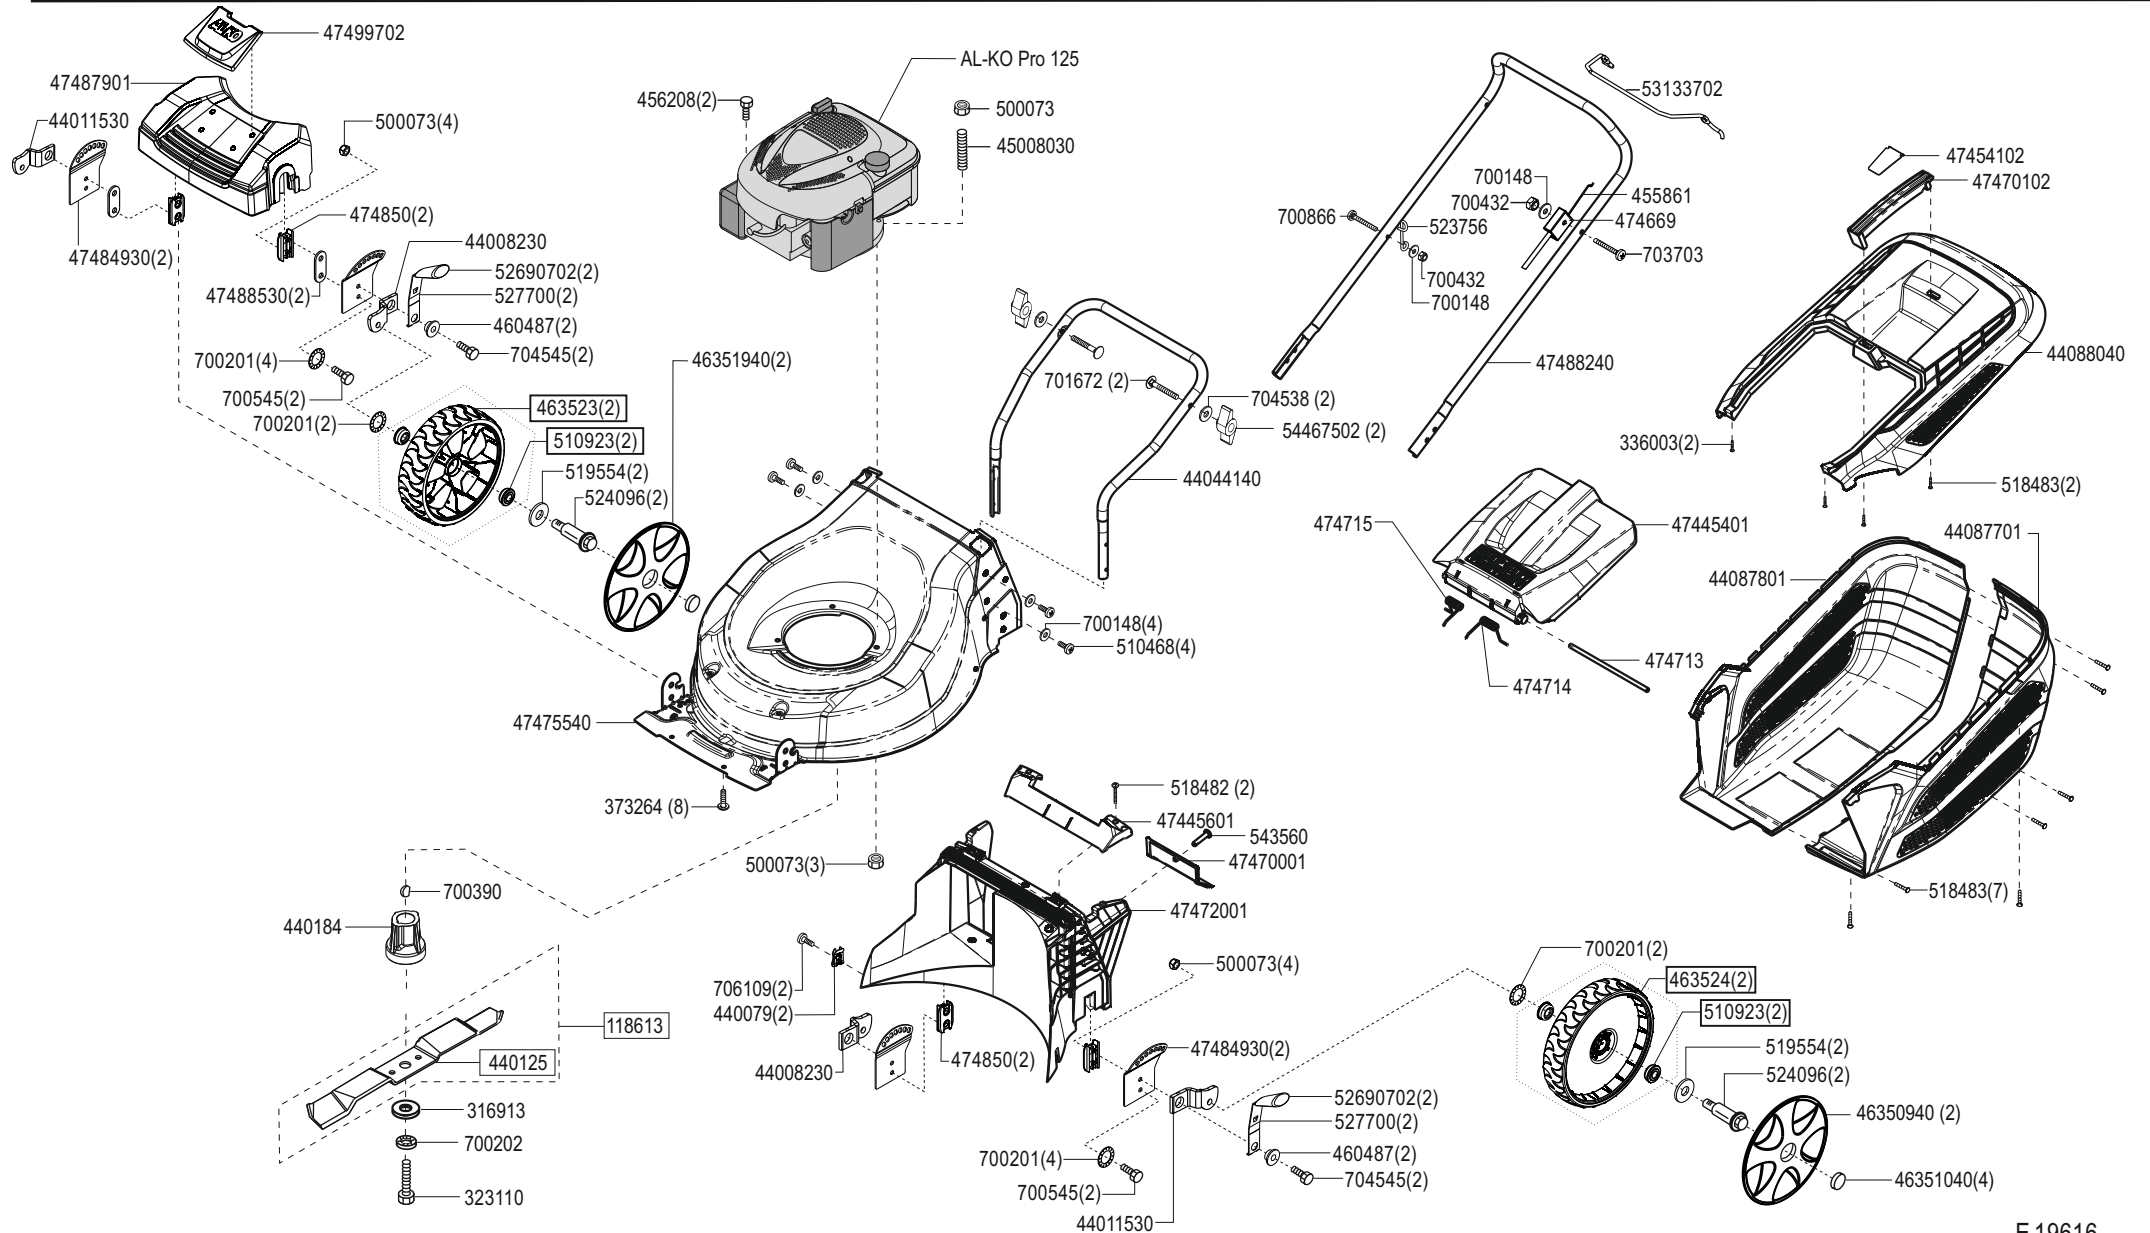

# HIGHLINE 46.5 P-A

Art. Nr. 119616

# AL-KO

E 19616

a	b	c	d	e	f
---	---	---	---	---	---