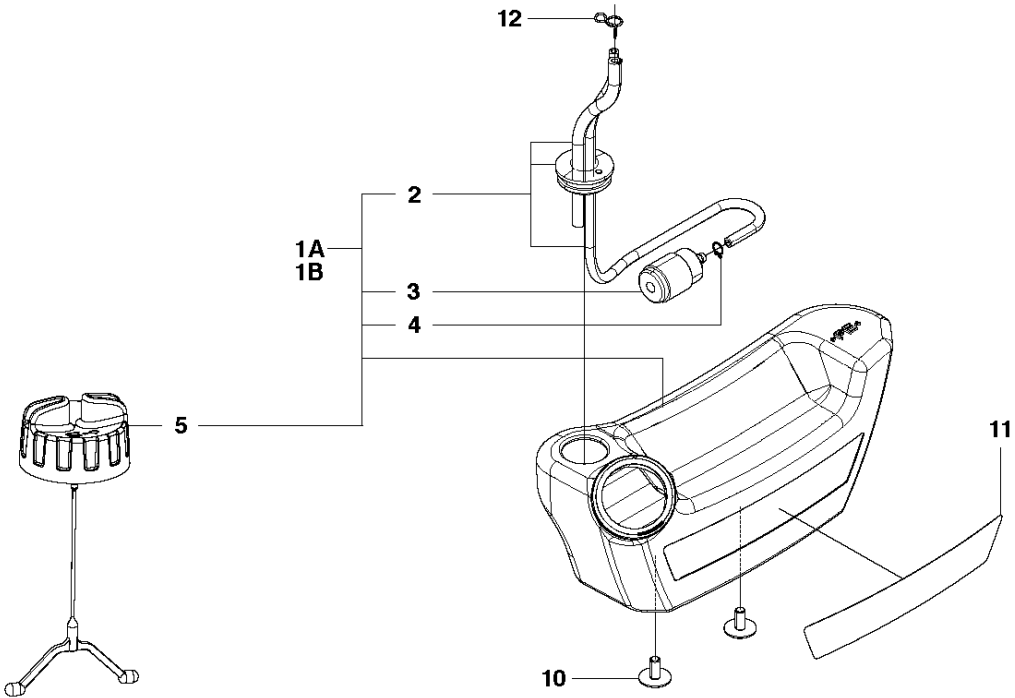

G 530BT

FUEL TANK

530 BT, 2012-10 -

Ref	Part No	Description	Remark	QTY KIT	
1A	581 41 53-01	FUEL TANK	EU	1	
1B	584 14 80-01	FUEL TANK	US	1	
2	586 35 96-01	HOSE ASSY		1	1
3	503 44 32-01	FUEL FILTER		1	1
4	506 70 70-01	CLIP		1	1
5	578 93 15-03	FUEL CAP ASSY		1	1
10	544 27 31-01	SCREW		2	
11	504 11 78-02	DECAL		1	
12	506 74 15-01	CLIP		1	1