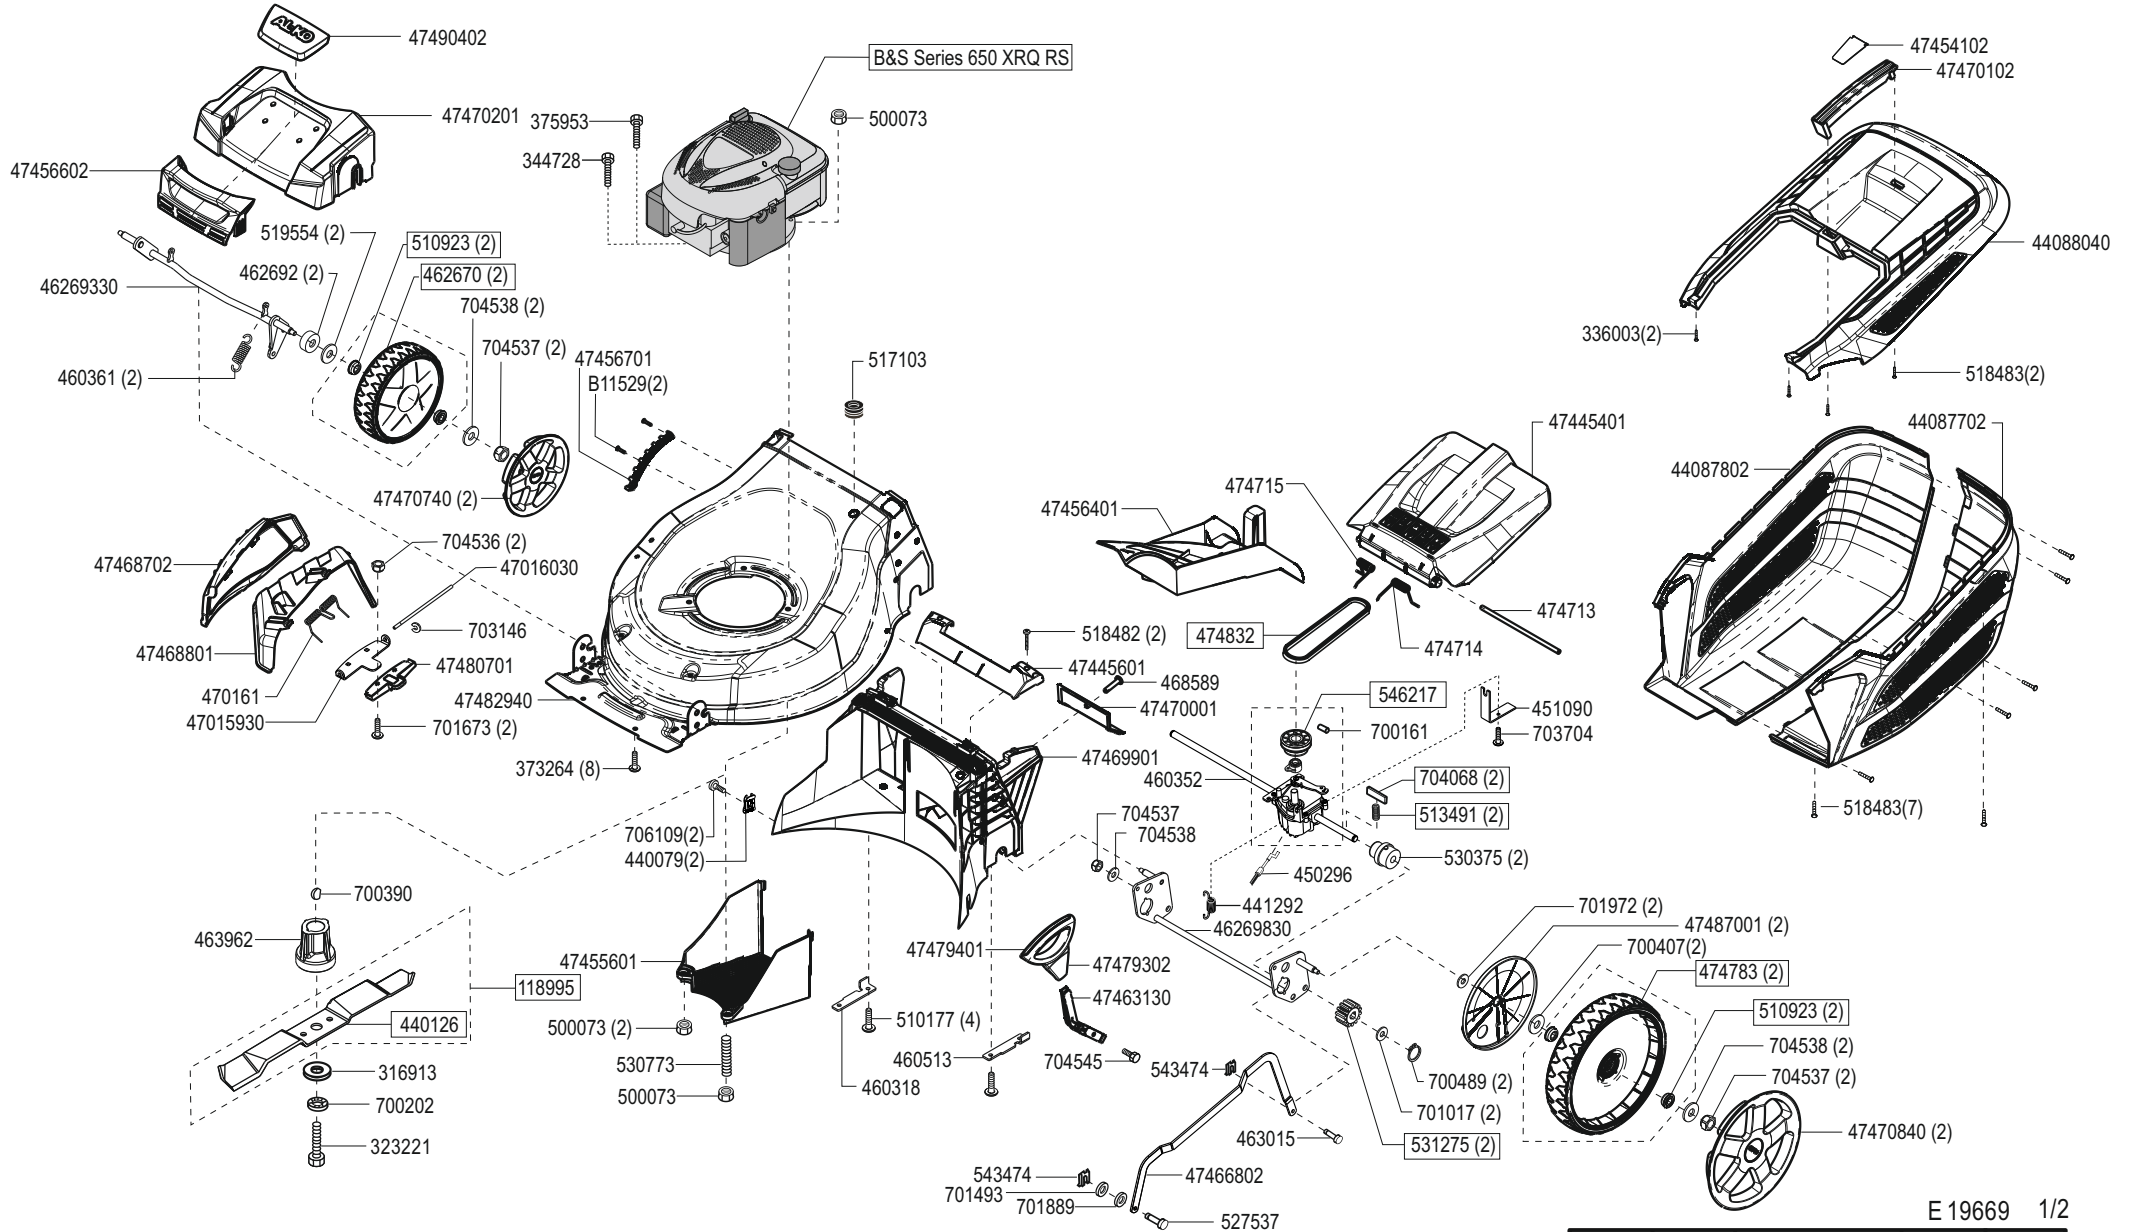

HIGHLINE 525 SP

Art. Nr. 119669

AL-KO

E 19669 1/2

a	b	c	d	e	f
---	---	---	---	---	---

HIGHLINE 525 SP

Art. Nr. 119669

a	b	c	d	e	f
---	---	---	---	---	---