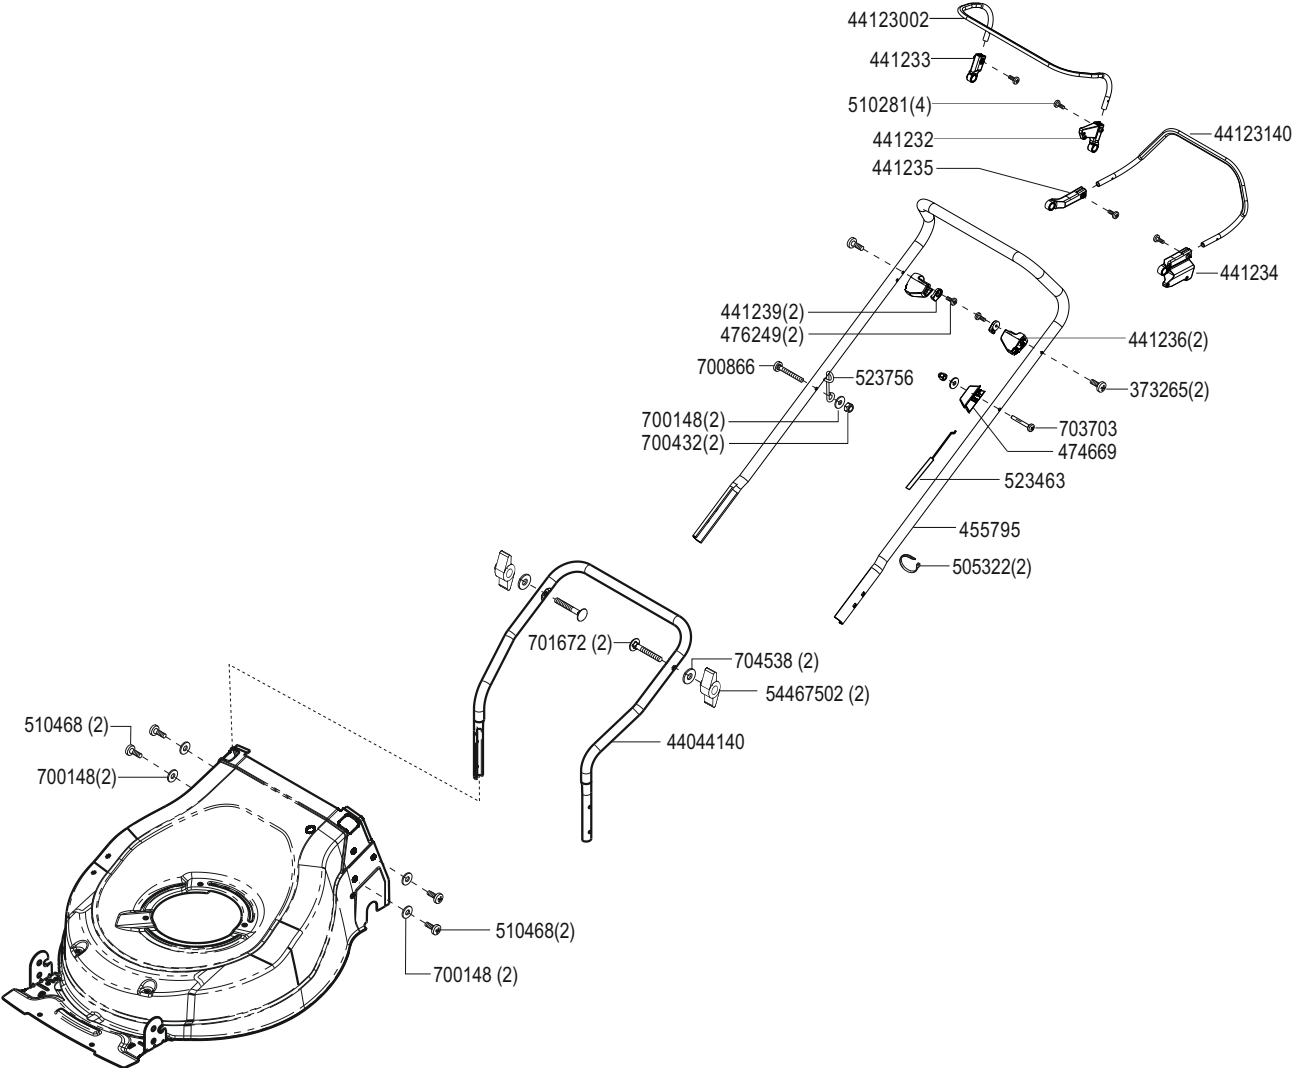

HIGHLINE 525 SP

Art. Nr. 119669

AL-KO

E 19669 1/2

a	b	c	d	e	f
---	---	---	---	---	---

HIGHLINE 525 SP

Art. Nr. 119669

a	b	c	d	e	f
---	---	---	---	---	---