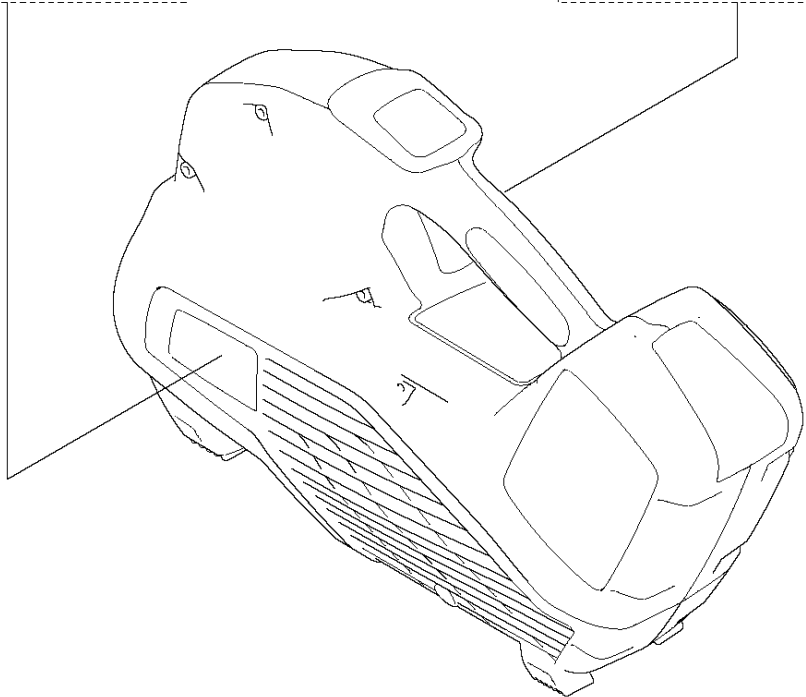

B 436/536 LiB
DECALS

DECALS

536LiB

Ref	Part No	Description	Remark	QTY KIT
1	586 83 41-01	DECAL	436LiB left.	1
1	586 83 41-02	DECAL	536LiB left.	1
2	586 83 42-01	DECAL	436LiB right.	1
2	586 83 42-02	DECAL	536LiB right.	1
3	577 84 43-01	DECAL		1