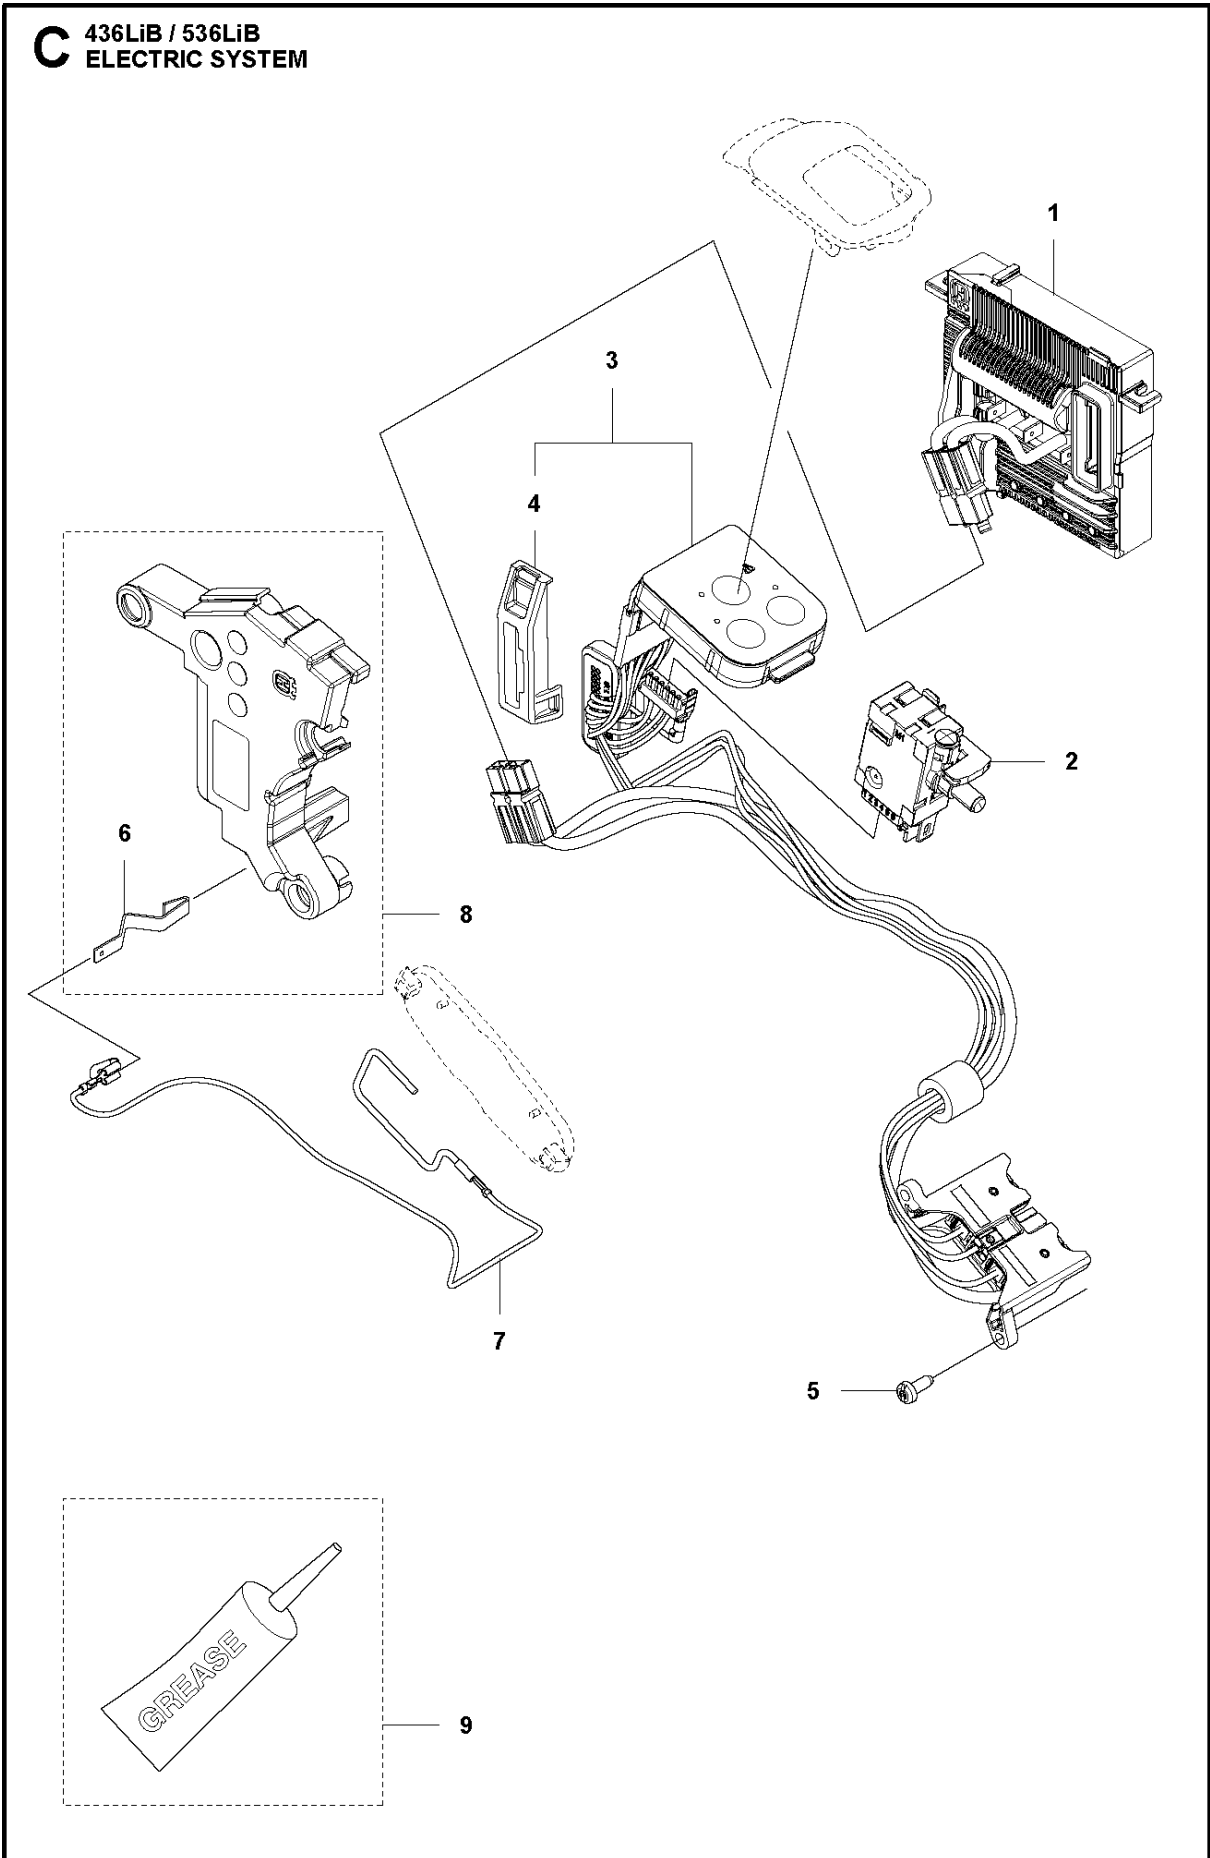

SPARE PARTS LIST

BLOWERS

536LiB

E 436/536 LiB
ACCESSORIES

ACCESSORIES

536LiB

Ref	Part No	Description	Remark	QTY KIT
1	537 21 62-01	HARNES	536LiB/ 436LiB	1
2	586 10 63-02	TUBE ASSY		1
3	501 71 51-01	HANDLE ASSY		1
4	579 79 75-01	NOZZLE		1

B 436/536 LiB
DECALS

DECALS

536LiB

Ref	Part No	Description	Remark	QTY KIT
1	586 83 41-01	DECAL	436LiB left.	1
1	586 83 41-02	DECAL	536LiB left.	1
2	586 83 42-01	DECAL	436LiB right.	1
2	586 83 42-02	DECAL	536LiB right.	1
3	577 84 43-01	DECAL		1

C 436LiB / 536LiB
ELECTRIC SYSTEM

ELECTRICAL

536LiB

Ref	Part No	Description	Remark	QTY	KIT
1	587 94 86-01	CONTROL UNIT		1	
2	578 32 69-01	TRIGGER SWITCH		1	
3	587 69 59-01	WIRING ASSY		1	
4	587 32 72-01	BRACKET		1	3
5	503 21 28-13	SCREW CCRPANT		2	
6	586 49 22-01	SPRING		1	8
7	586 96 39-01	WIRING ASSY		1	
8	588 00 98-01	KIT		1	
9	588 17 64-01	GREASE		1	

A 436LiB / 536LiB
CHASSI

TUBE

536LiB

Ref	Part No	Description	Remark	QTY	KIT
1	584 15 68-02	NOZZLE	436LiB	1	
1	586 10 63-01	TUBE ASSY	536LiB	1	
2	584 15 66-01	TUBE		1	
3	584 21 37-01	FRAME		1	
4	584 91 43-01	COVER	436LiB	1	
4	584 91 47-01	COVER	536LiB	1	
5	579 21 19-01	SCREW IHSCT	536LiB	16	15
5	579 21 19-01	SCREW IHSCT	436LiB	15	
6	579 56 41-02	THROTTLE CONTROL		1	
7	544 04 20-03	HANDLE INSERT		2	
8	586 51 42-01	EYELET		1	15
9	584 15 74-01	HOUSING		1	
10	584 15 73-01	HOUSING		1	
11	585 48 00-01	SPRING		1	
12	577 99 66-01	PUSH BUTTON		1	
13	576 90 12-01	COVER		1	
14	503 21 28-13	SCREW CCRPANT		1	
15	588 00 97-01	KIT		1	