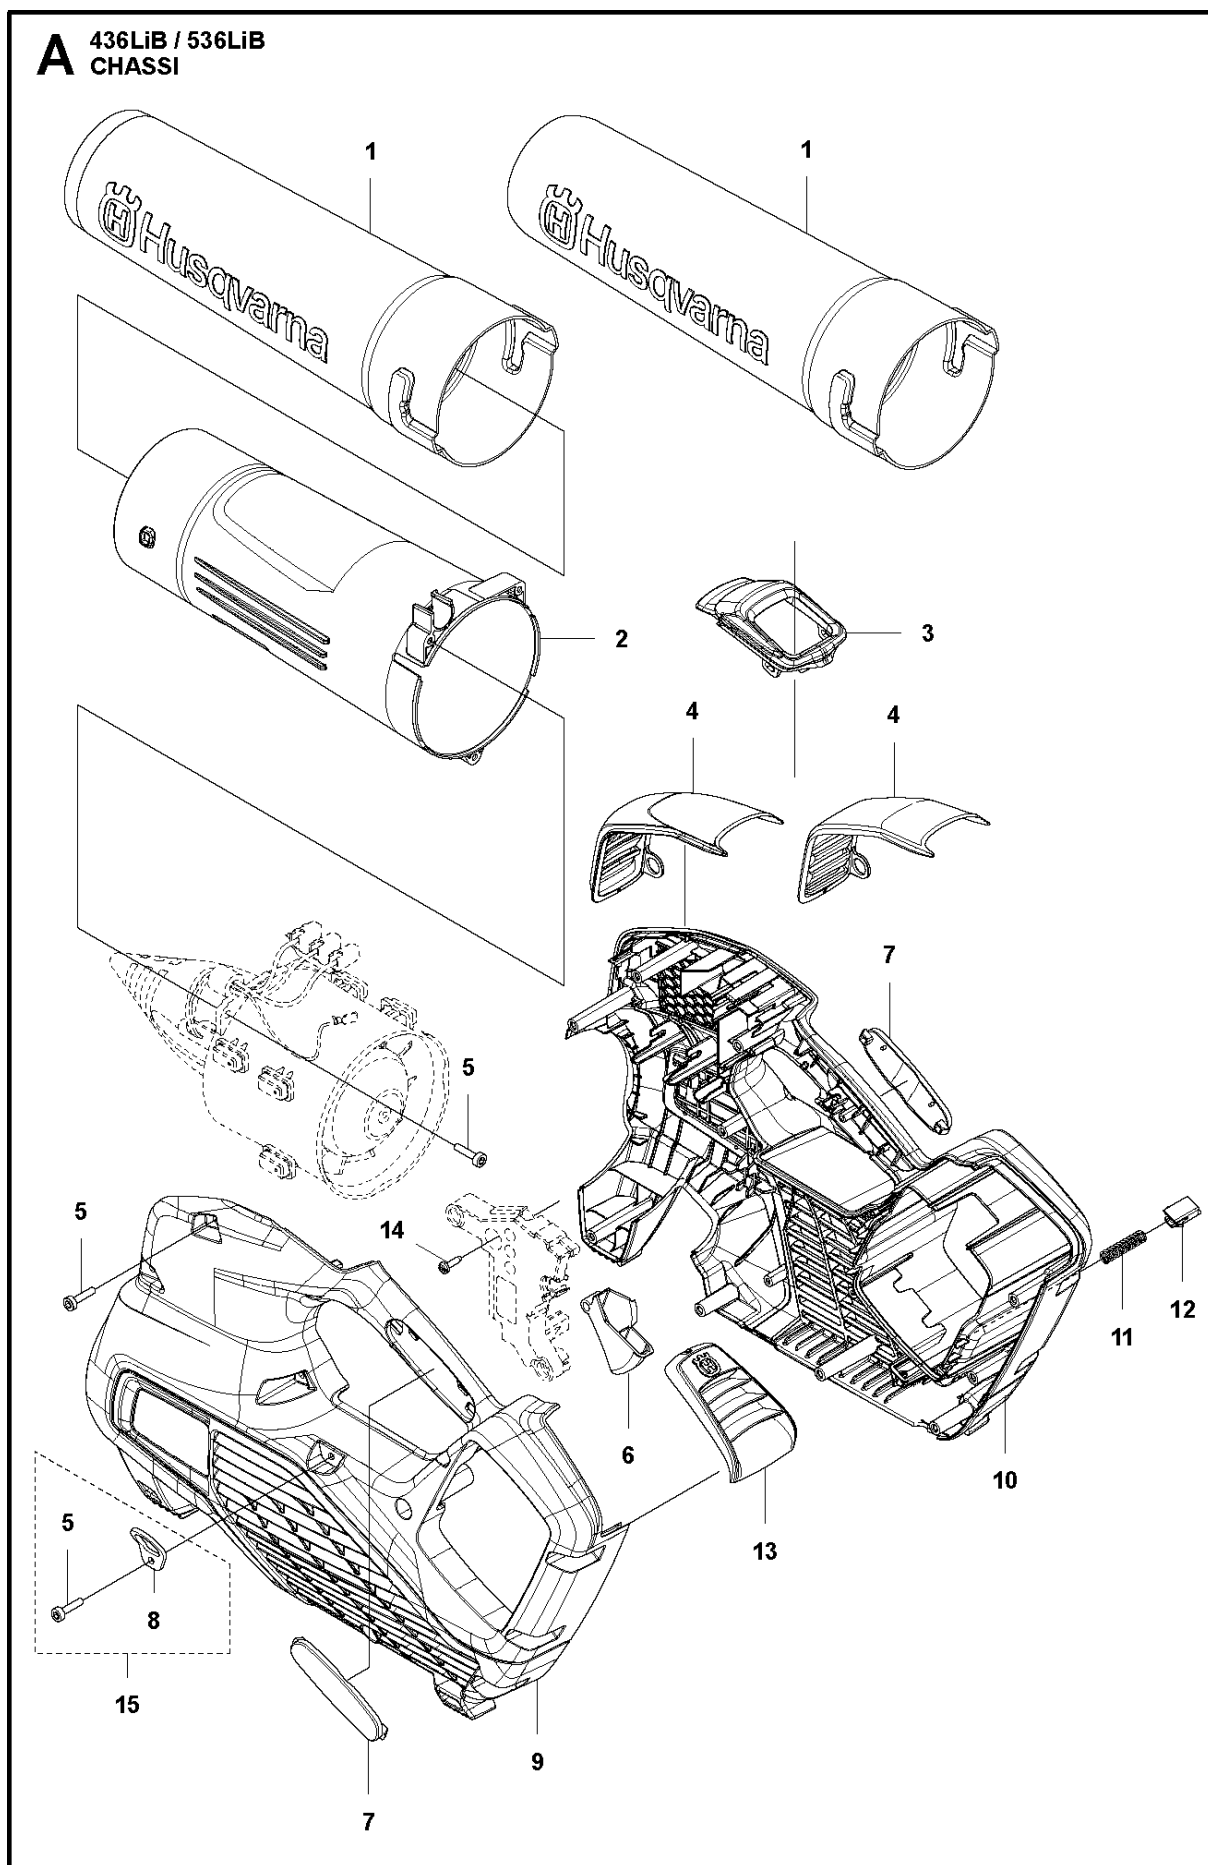

A 436LiB / 536LiB
CHASSI

TUBE

536LiB

Ref	Part No	Description	Remark	QTY	KIT
1	584 15 68-02	NOZZLE	436LiB	1	
1	586 10 63-01	TUBE ASSY	536LiB	1	
2	584 15 66-01	TUBE		1	
3	584 21 37-01	FRAME		1	
4	584 91 43-01	COVER	436LiB	1	
4	584 91 47-01	COVER	536LiB	1	
5	579 21 19-01	SCREW IHSCT	536LiB	16	15
5	579 21 19-01	SCREW IHSCT	436LiB	15	
6	579 56 41-02	THROTTLE CONTROL		1	
7	544 04 20-03	HANDLE INSERT		2	
8	586 51 42-01	EYELET		1	15
9	584 15 74-01	HOUSING		1	
10	584 15 73-01	HOUSING		1	
11	585 48 00-01	SPRING		1	
12	577 99 66-01	PUSH BUTTON		1	
13	576 90 12-01	COVER		1	
14	503 21 28-13	SCREW CCRPANT		1	
15	588 00 97-01	KIT		1