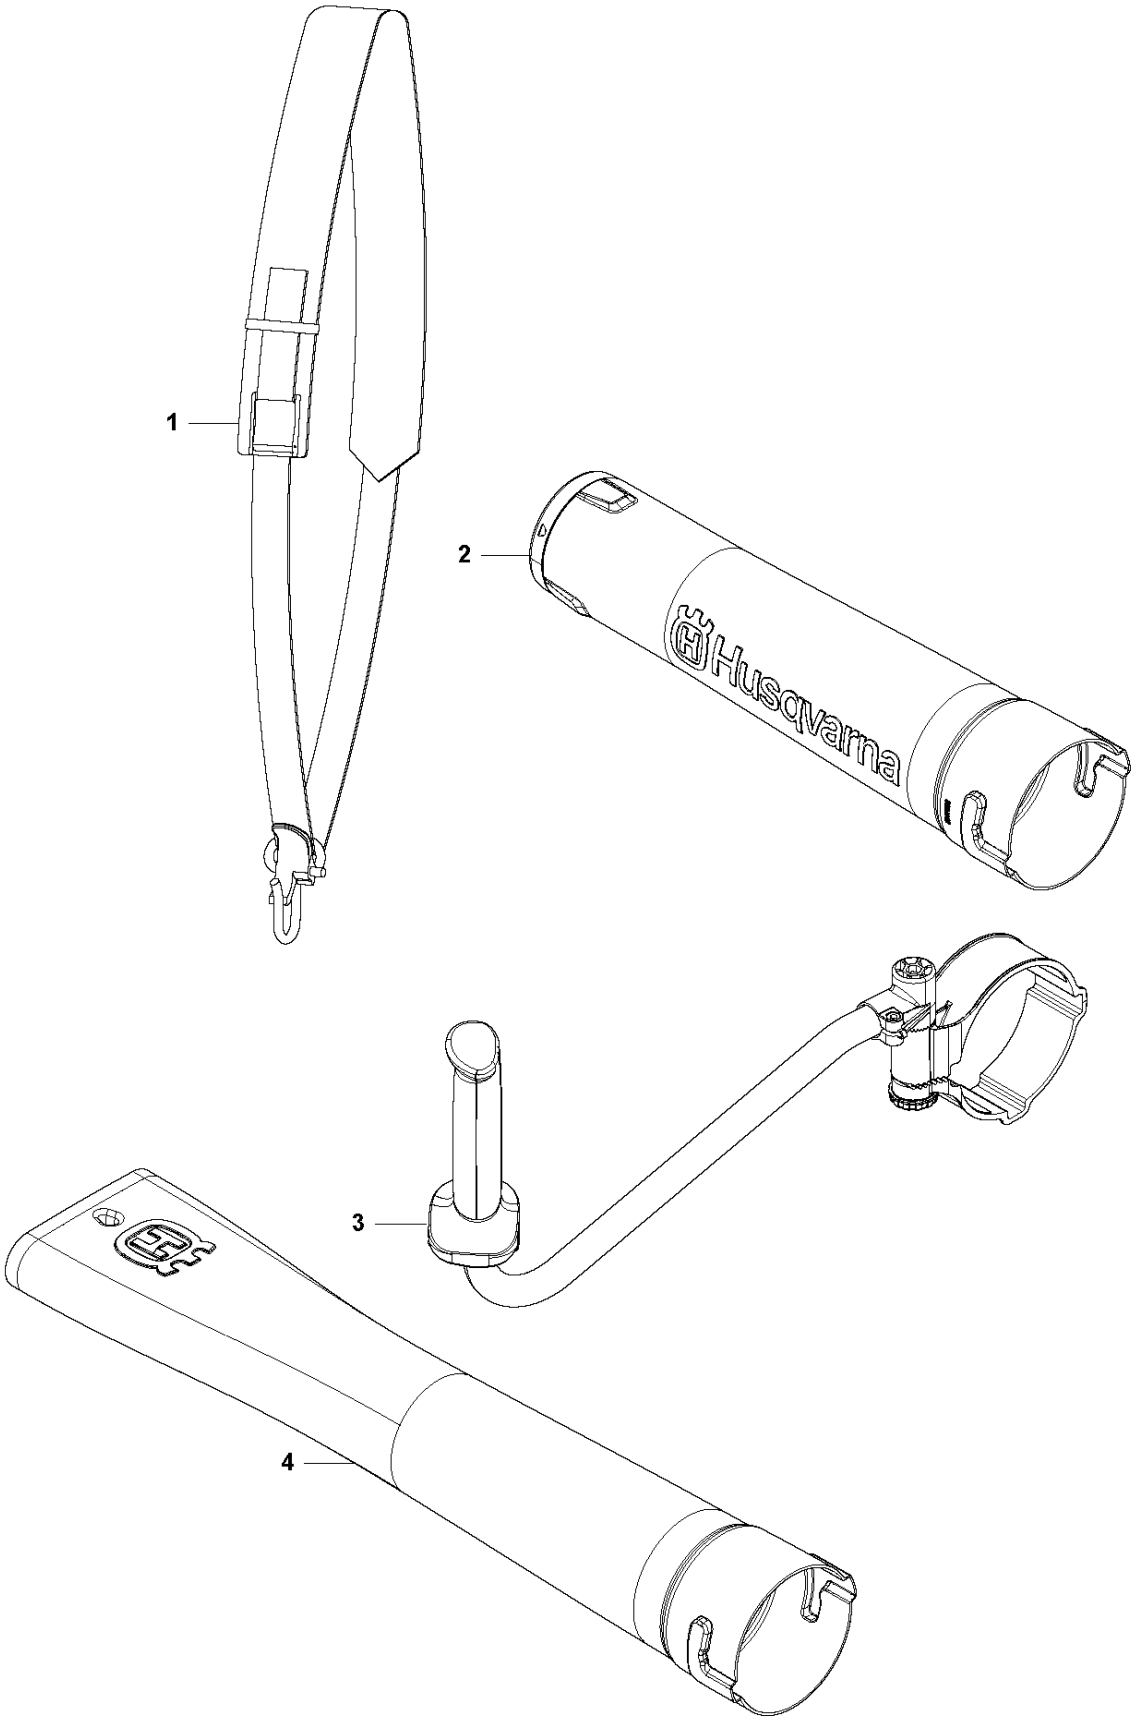

SPARE PARTS LIST

BLOWERS

536LiB

E 436/536 LiB
ACCESSORIES

ACCESSORIES

536LiB

Ref	Part No	Description	Remark	QTY KIT
1	537 21 62-01	HARNES	536LiB/ 436LiB	1
2	586 10 63-02	TUBE ASSY		1
3	501 71 51-01	HANDLE ASSY		1
4	579 79 75-01	NOZZLE		1

B 436/536 LiB
DECALS

DECALS

536LiB

Ref	Part No	Description	Remark	QTY KIT
1	586 83 41-01	DECAL	436LiB left.	1
1	586 83 41-02	DECAL	536LiB left.	1
2	586 83 42-01	DECAL	436LiB right.	1
2	586 83 42-02	DECAL	536LiB right.	1
3	577 84 43-01	DECAL		1

C 436LiB / 536LiB
ELECTRIC SYSTEM

ELECTRICAL

536LiB

Ref	Part No	Description	Remark	QTY	KIT
1	587 94 86-01	CONTROL UNIT		1	
2	578 32 69-01	TRIGGER SWITCH		1	
3	587 69 59-01	WIRING ASSY		1	
4	587 32 72-01	BRACKET		1	3
5	503 21 28-13	SCREW CCRPANT		2	
6	586 49 22-01	SPRING		1	8
7	586 96 39-01	WIRING ASSY		1	
8	588 00 98-01	KIT		1	
9	588 17 64-01	GREASE		1	

A 436LiB / 536LiB
CHASSI

TUBE

536LiB

Ref	Part No	Description	Remark	QTY	KIT
1	584 15 68-02	NOZZLE	436LiB	1	
1	586 10 63-01	TUBE ASSY	536LiB	1	
2	584 15 66-01	TUBE		1	
3	584 21 37-01	FRAME		1	
4	584 91 43-01	COVER	436LiB	1	
4	584 91 47-01	COVER	536LiB	1	
5	579 21 19-01	SCREW IHSCT	536LiB	16	15
5	579 21 19-01	SCREW IHSCT	436LiB	15	
6	579 56 41-02	THROTTLE CONTROL		1	
7	544 04 20-03	HANDLE INSERT		2	
8	586 51 42-01	EYELET		1	15
9	584 15 74-01	HOUSING		1	
10	584 15 73-01	HOUSING		1	
11	585 48 00-01	SPRING		1	
12	577 99 66-01	PUSH BUTTON		1	
13	576 90 12-01	COVER		1	
14	503 21 28-13	SCREW CCRPANT		1	
15	588 00 97-01	KIT		1	