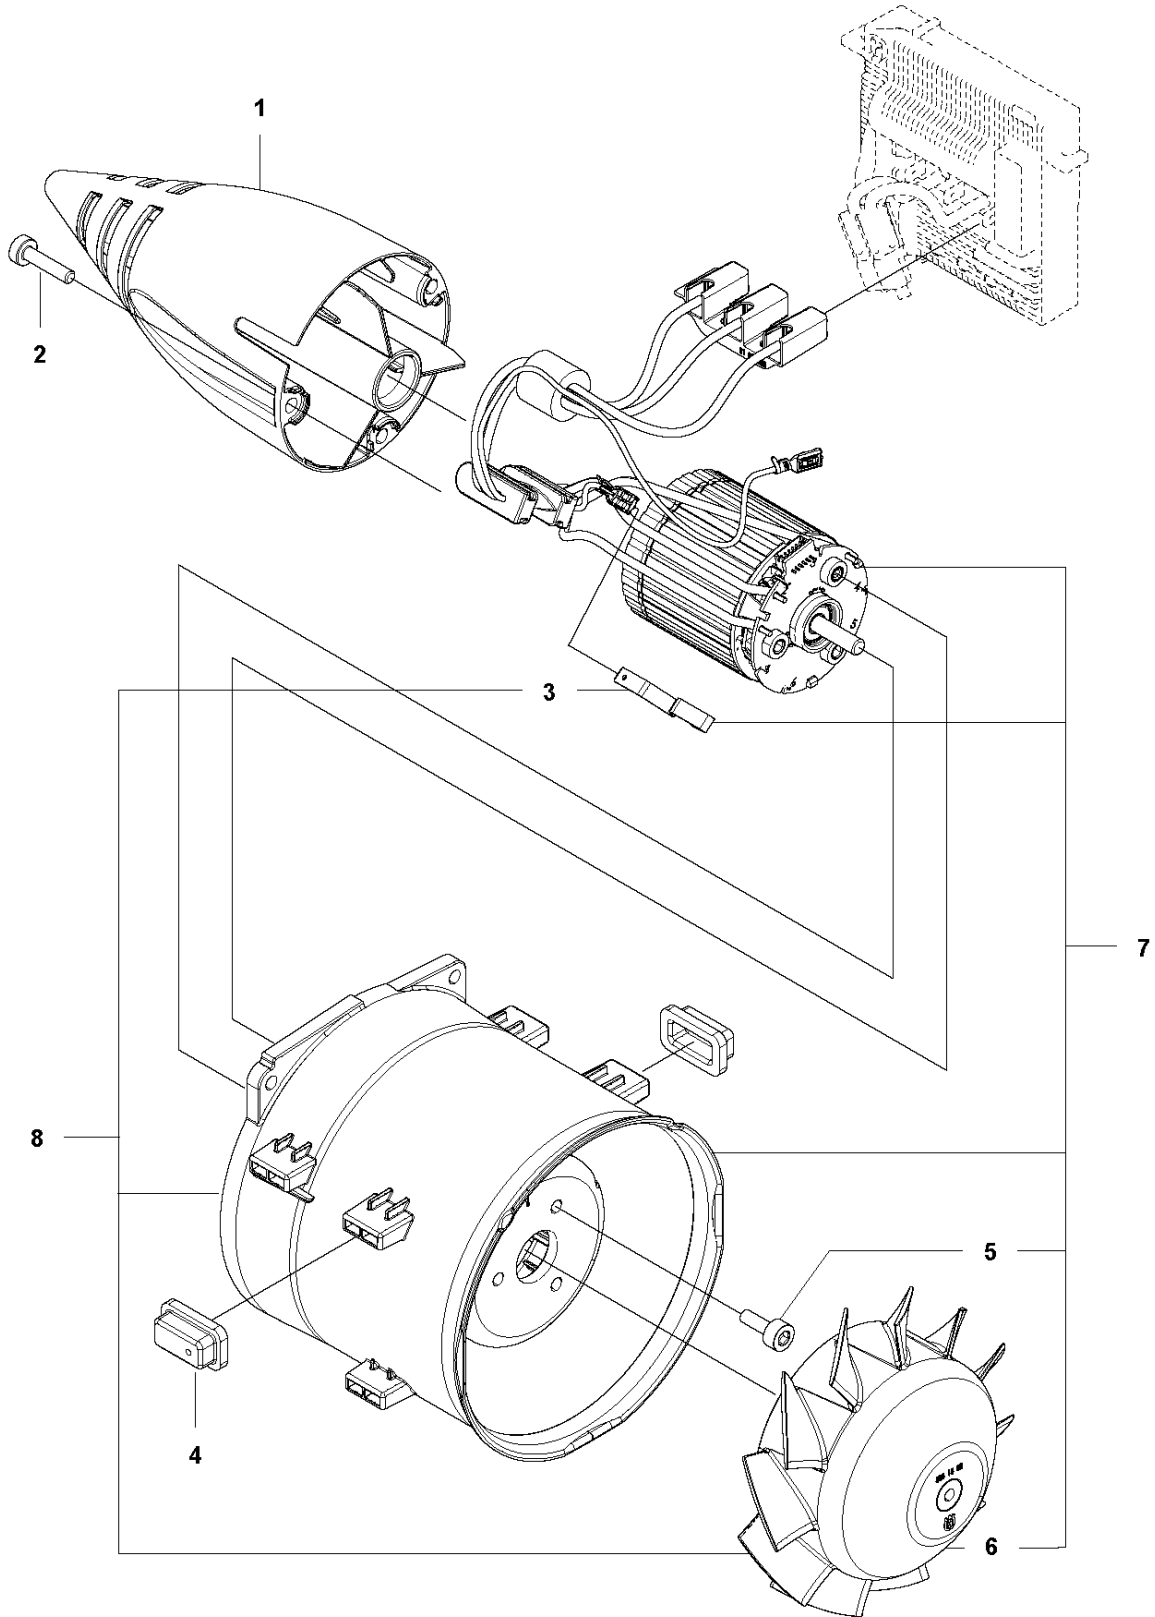

D 436/536 LiB
FAN SYSTEM

FAN

536LiB

Ref	Part No	Description	Remark	QTY	KIT
1	584 15 65-01	CONE		1	
2	579 21 19-01	SCREW IH SCT		3	
3	586 49 22-01	SPRING		1	8
4	503 91 10-01	SUSPENSION		6	
5	503 20 25-12	SCREW IH SCM		3	7
6	584 15 60-01	ROTOR		1	7, 8
7	588 00 99-01	MOTOR ASSY		1	
8	588 01 00-01	KIT		1