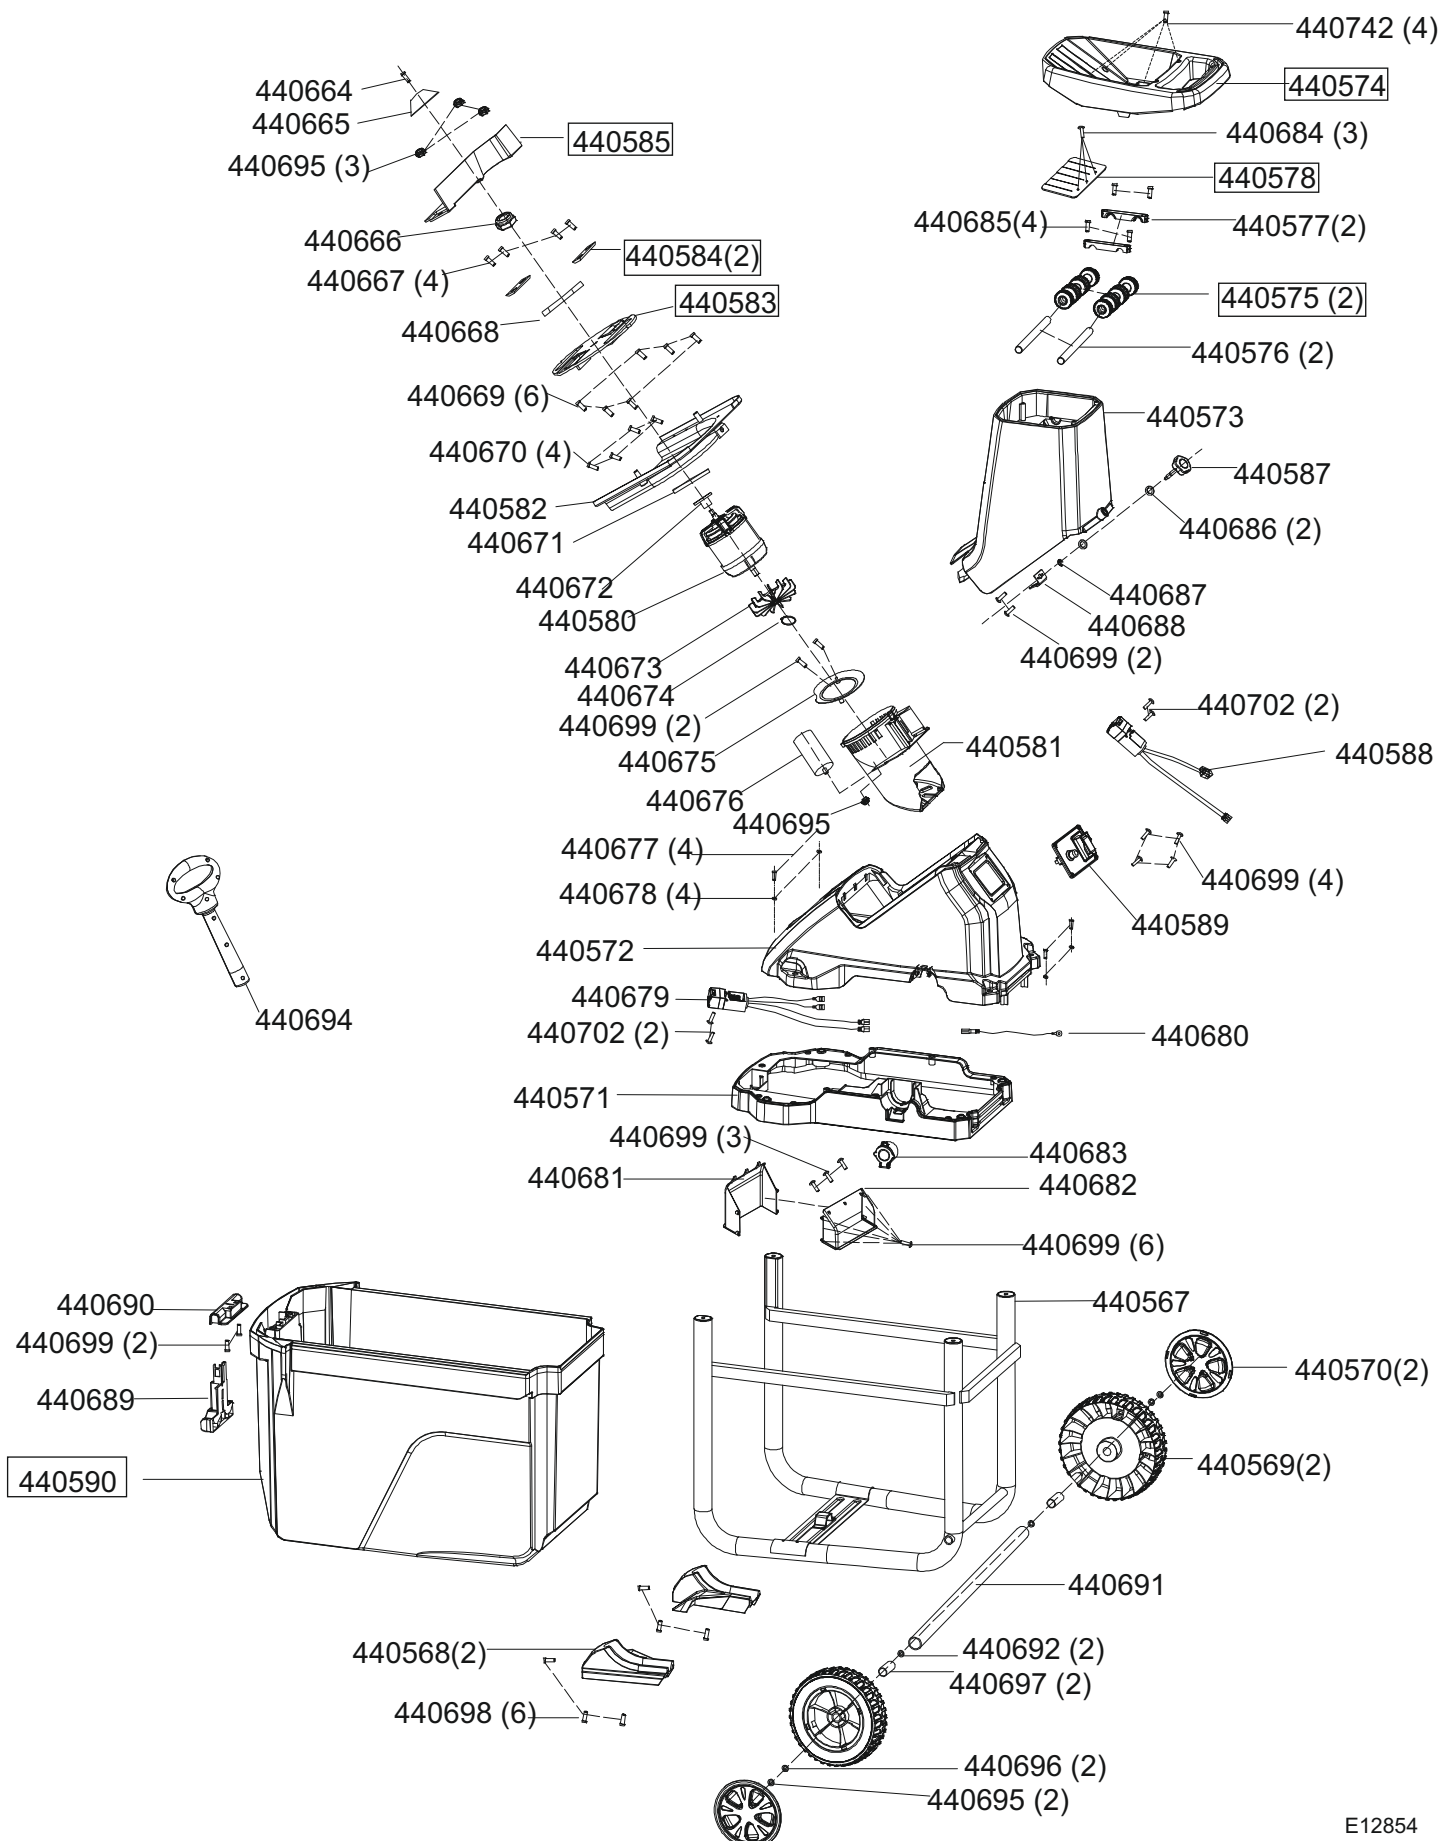

MH 2800 Easy Crush

Art.Nr. 112854

E12854

a	b	c	d	e	f
---	---	---	---	---	---