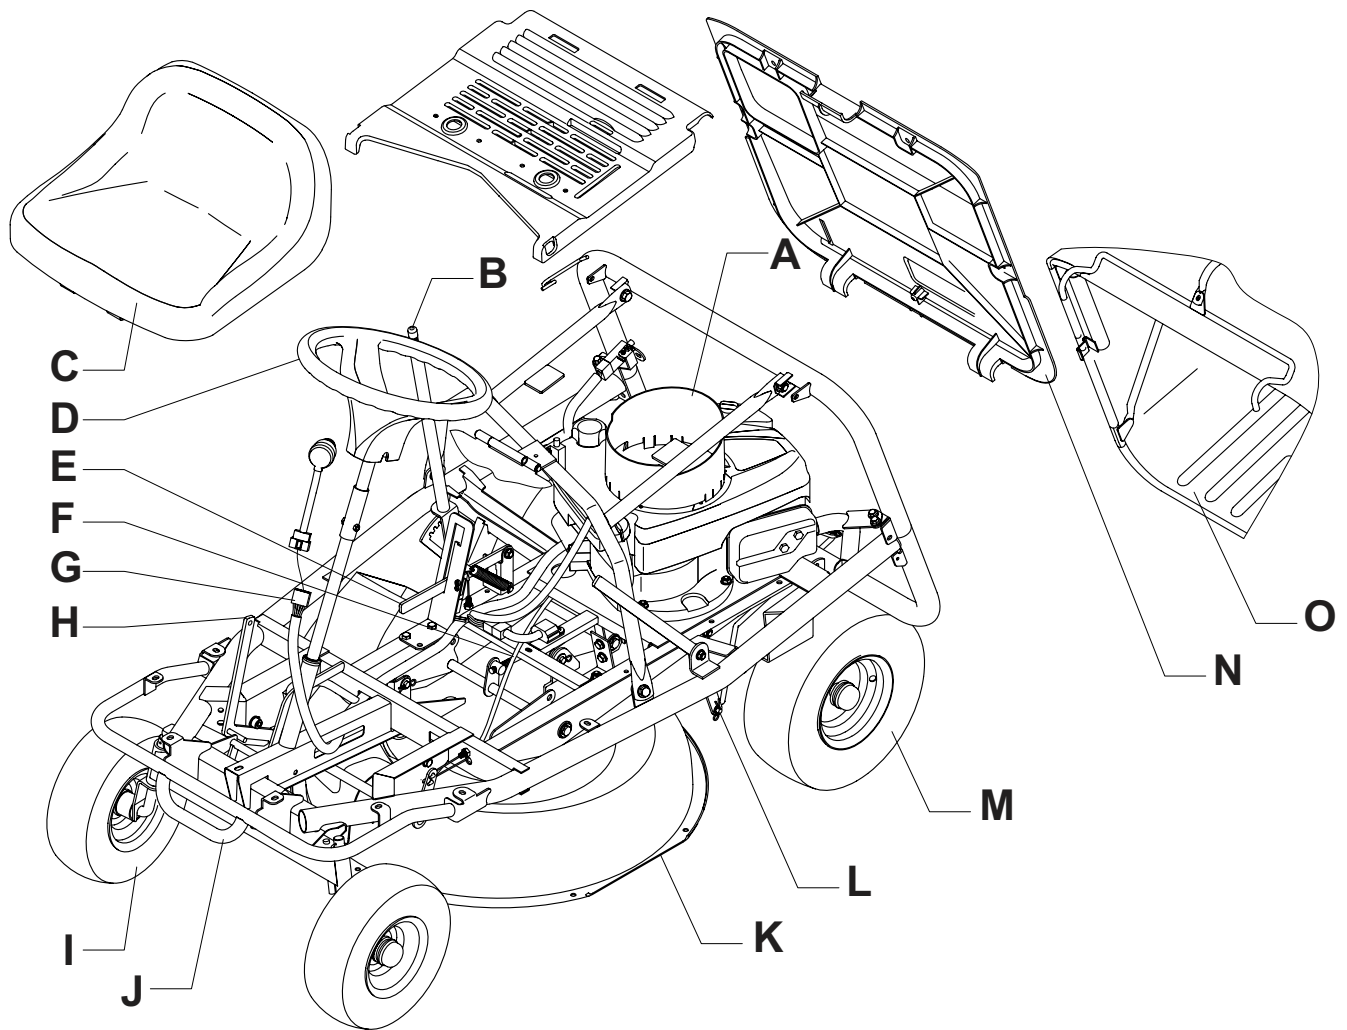

Rider R7-62.5

Art. Nr. 127306

solo
by ALKO

a	b	c	d	e	f
*	*	*	*	*	*

Rider R7-62.5

Art. Nr. 127306

solo
by ALKO

A