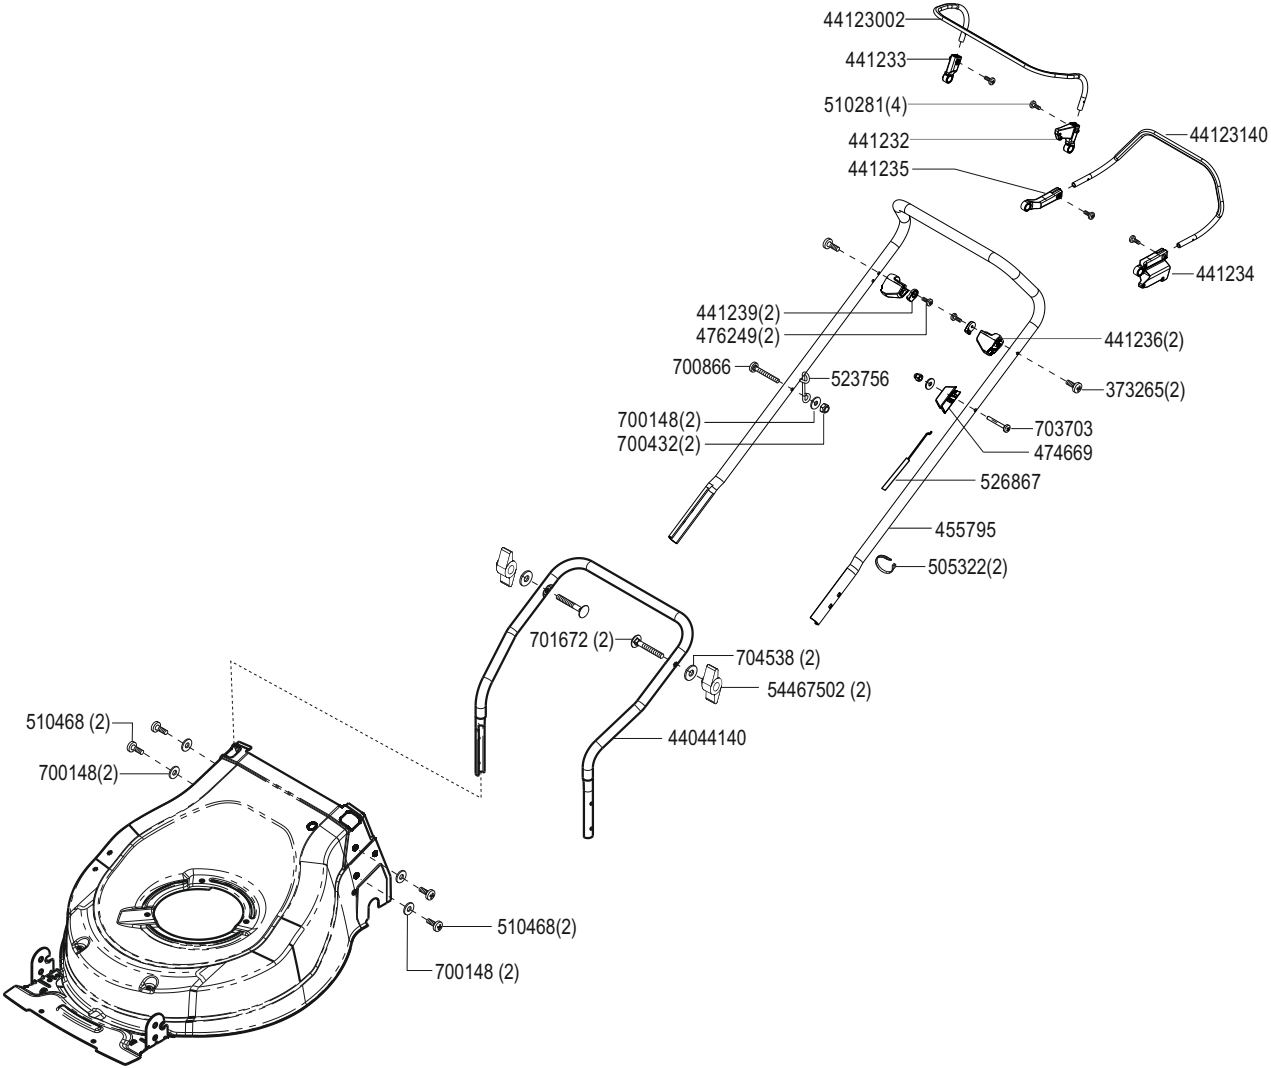

HIGHLINE 475 SP

Art. Nr. 119620

AL-KO

E 19620 1/2

a	b	c	d	e	f
---	---	---	---	---	---

HIGHLINE 475 SP

Art. Nr. 119620

E 19620 2/2