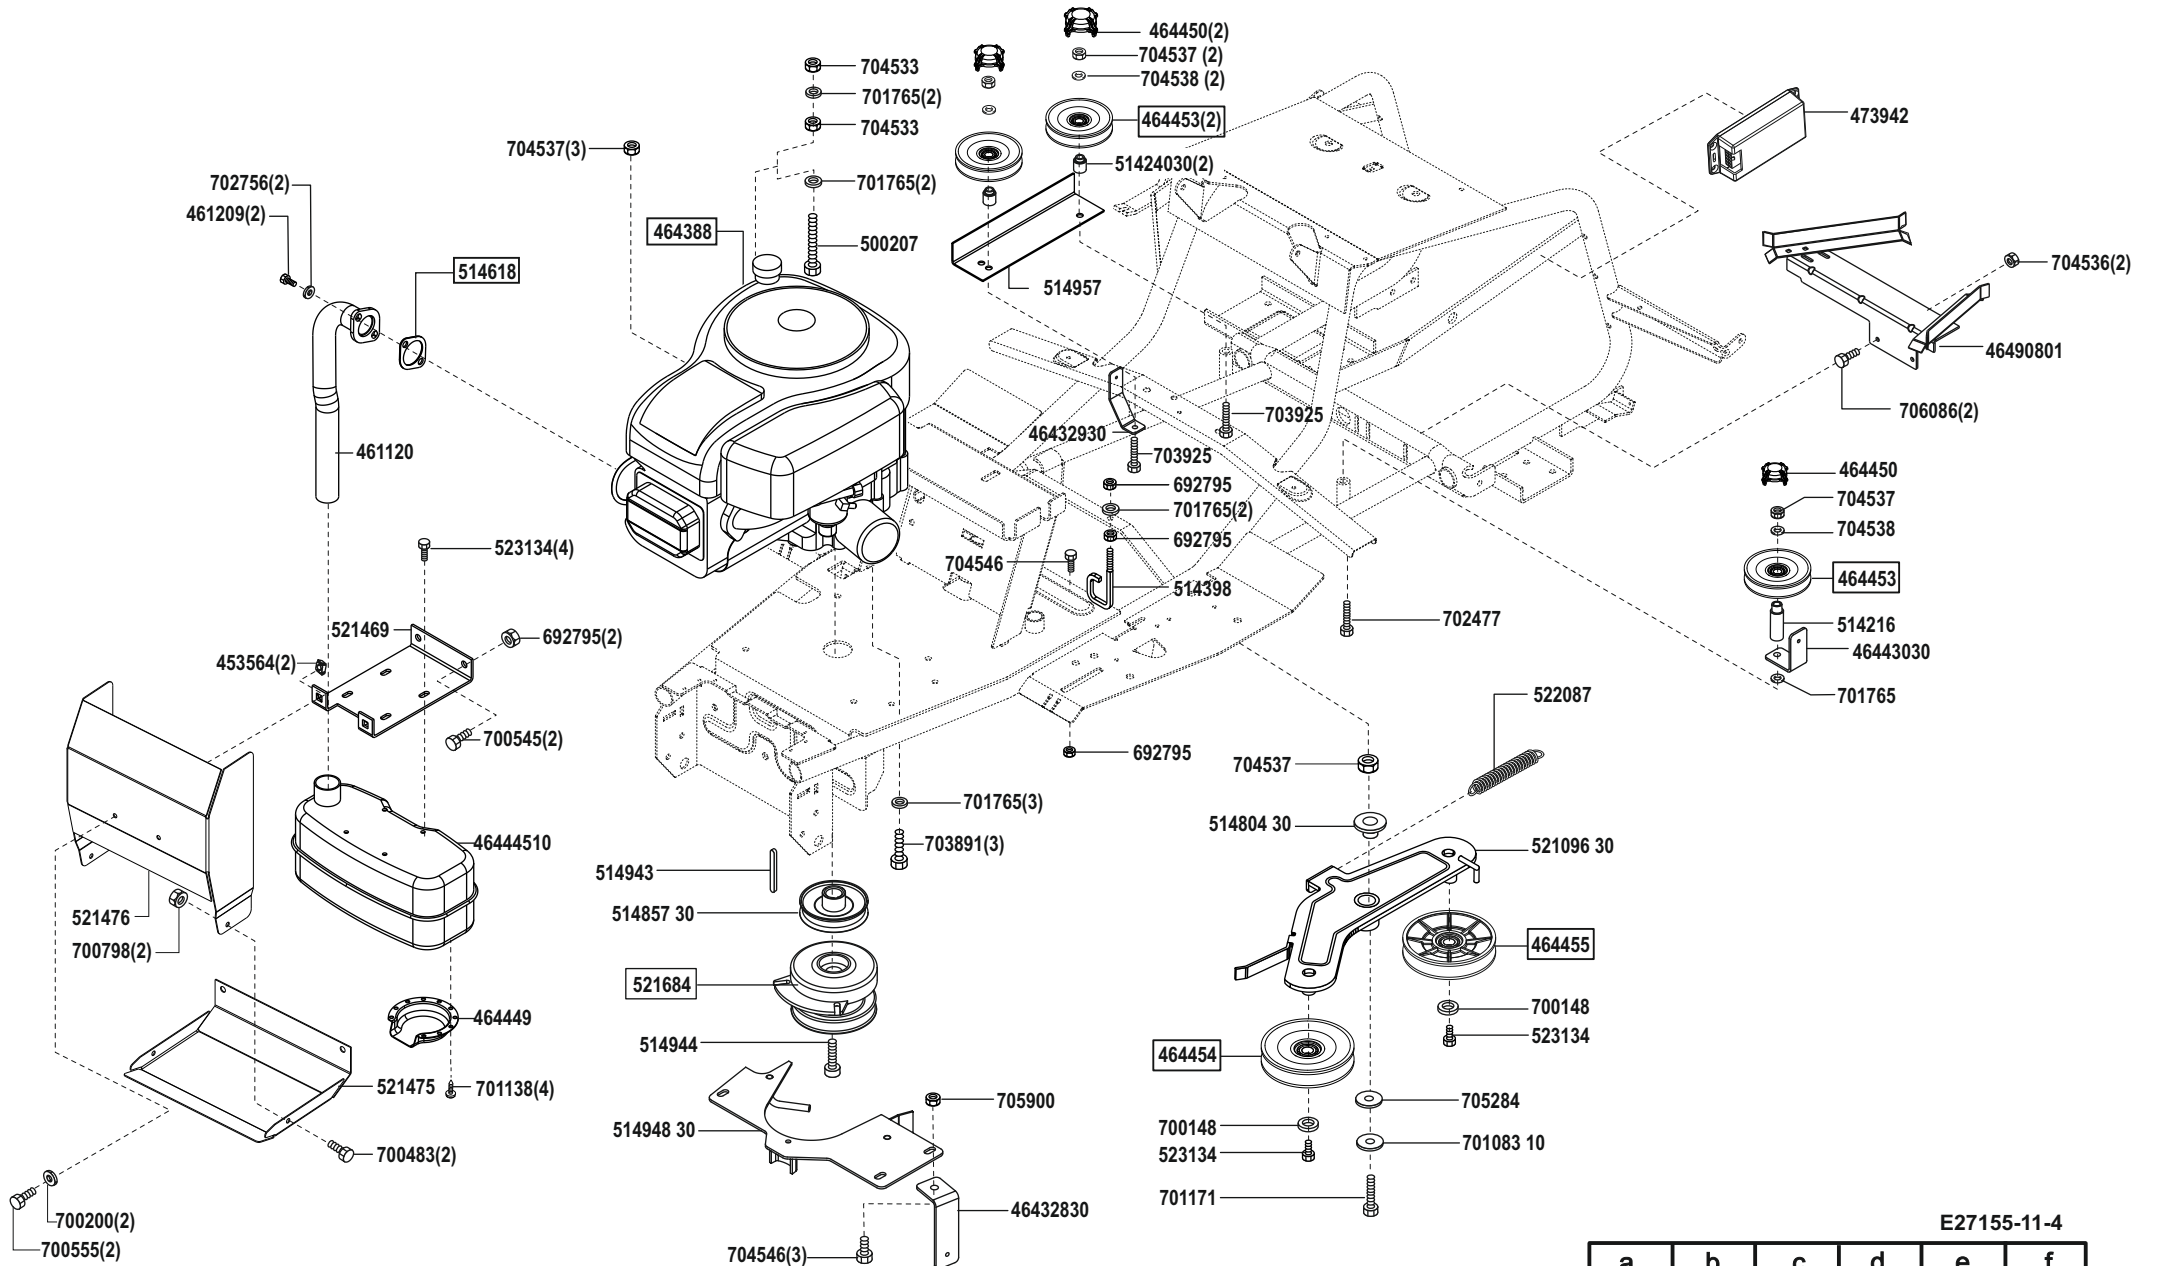

E27155-11-2

a	b	c	d	e	f
---	---	---	---	---	---

T13-92.5 HD

Art. Nr. 127155

solo
by AL-KO

E27155-11-3

a	b	c	d	e	f
---	---	---	---	---	---

T13-92.5 HD

Art. Nr. 127155

E27155-11-4

a	b	c	d	e	f
---	---	---	---	---	---

T13-92.5 HD

Art. Nr. 127155

solo
by **AL-KO**

E27155-11-5

a	b	c	d	e	f
---	---	---	---	---	---

T13-92.5 HD

Art. Nr. 127155

solo
by **AL-KO**

E27155-11-6

a	b	c	d	e	f
---	---	---	---	---	---

T13-92.5 HD

Art. Nr. 127155

solo
by **AL-KO**

solo
by **AL-KO**

E27155-11-9

a	b	c	d	e	f
---	---	---	---	---	---

T13-92.5 HD

Art. Nr. 127155

solo
by **AL-KO**

(-) Batterie	10 mm ²	M5	M8	Rahmen Motorblock	siehe separate Zeichnung 521 365 Batterie - Motorblock
(+) Batterie	10 mm ²	M5	M6	Startrelais	siehe separate Zeichnung 464 424 Batterie - Startrelais
Startrelais	10 mm ²	M6	M6	Anlasser	siehe separate Zeichnung 521 363 Startrelais - Anlasser