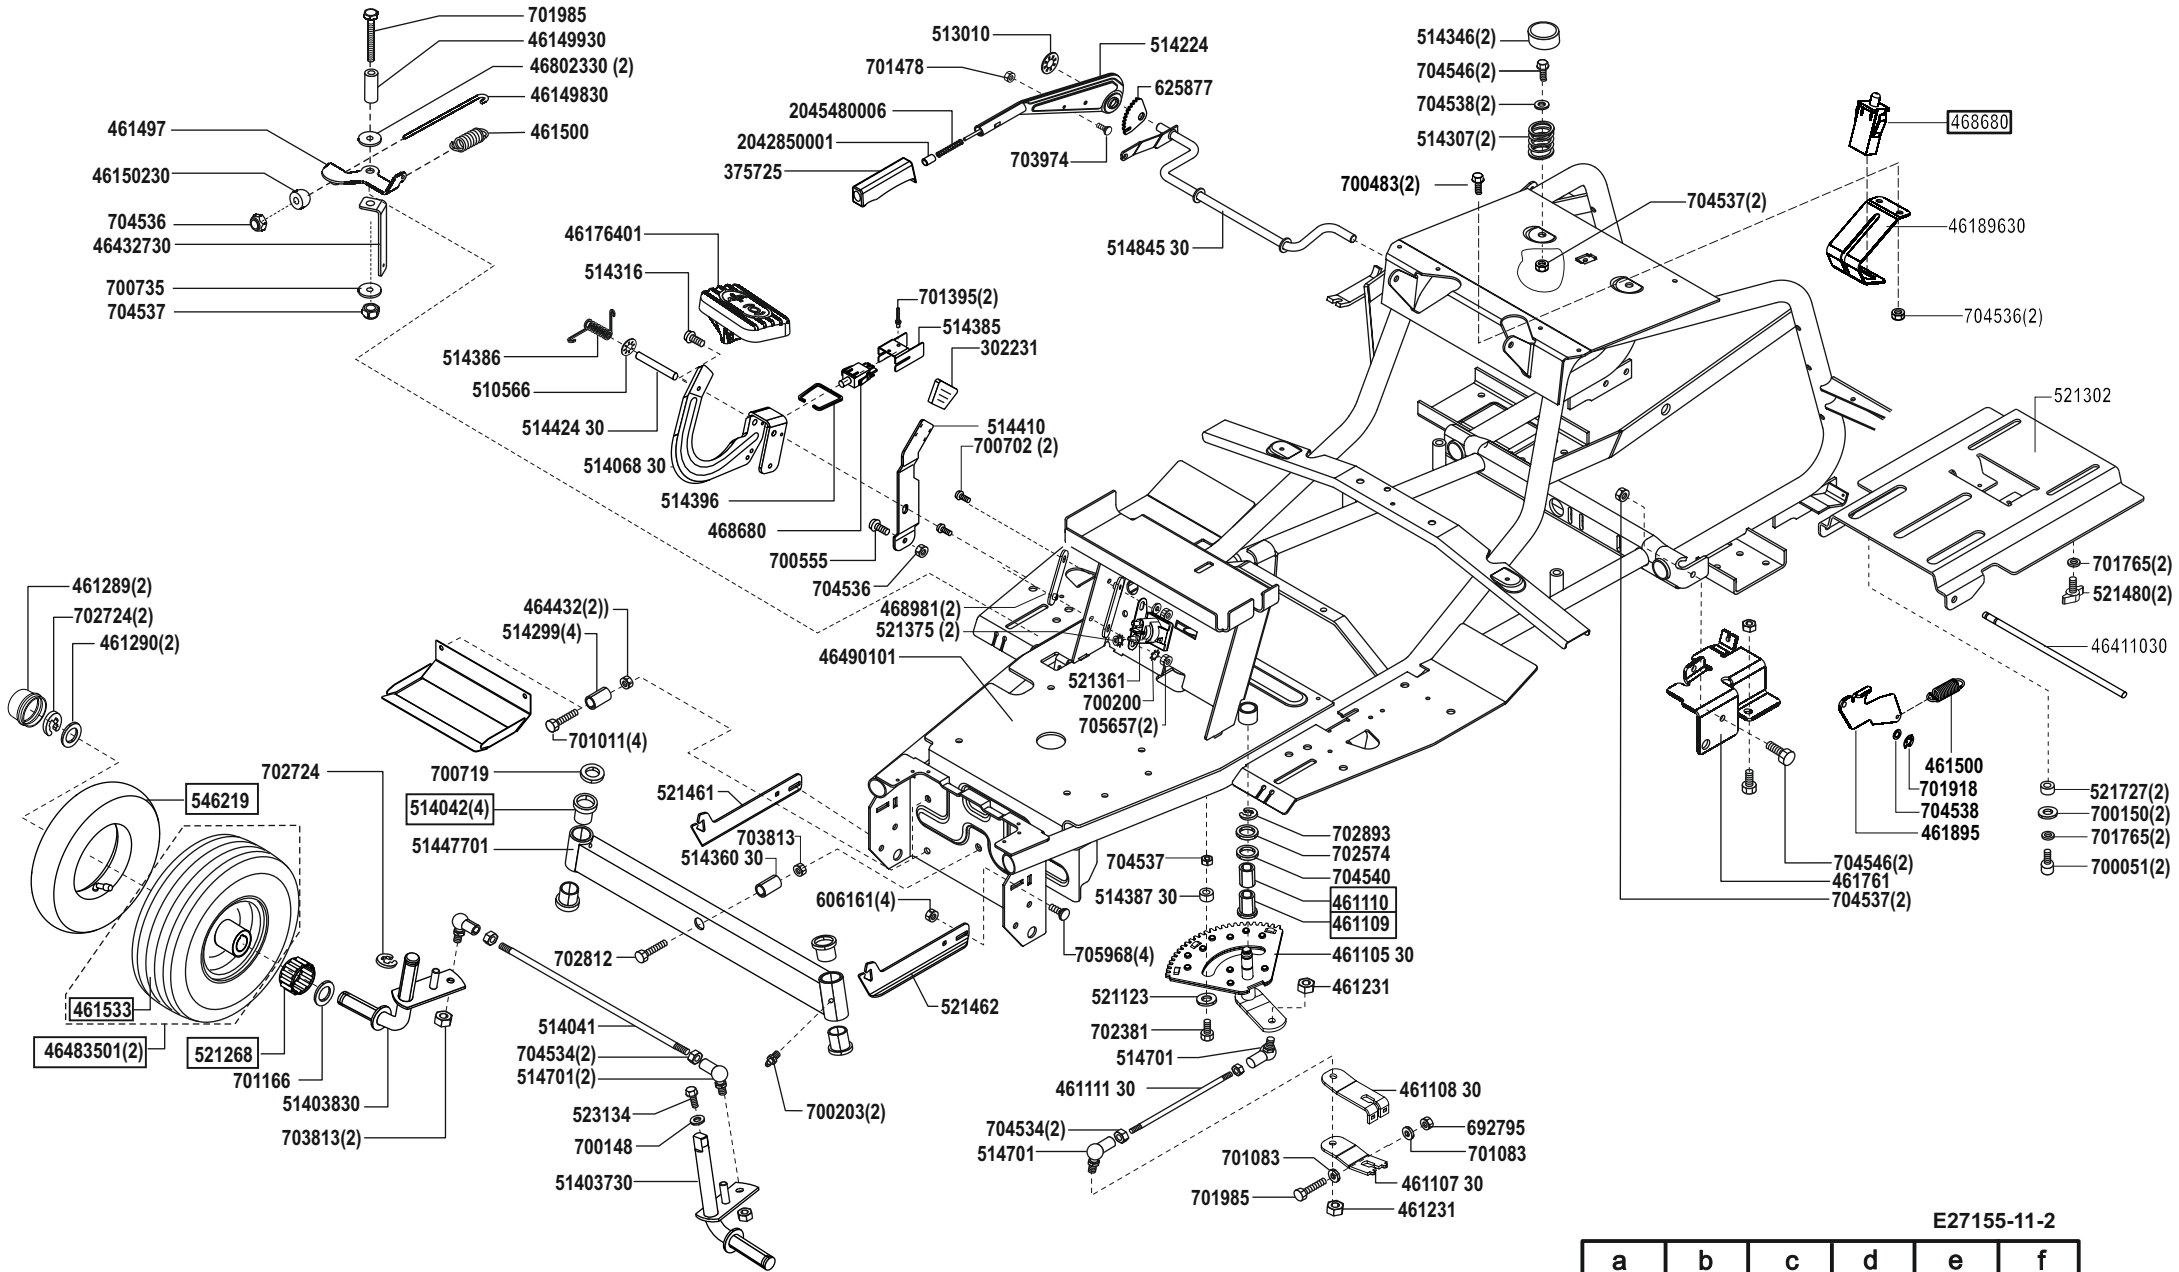

T13-92.5 HD

Art. Nr. 127155

solo
by **AL-KO**

E27155-11-1

a	b	c	d	e	f
---	---	---	---	---	---

T13-92.5 HD

Art. Nr. 127155

solo
by **AL-KO**

E27155-11-2

a	b	c	d	e	f
---	---	---	---	---	---

T13-92.5 HD

Art. Nr. 127155

solo
by AL-KO

E27155-11-3

a	b	c	d	e	f
---	---	---	---	---	---

T13-92.5 HD

Art. Nr. 127155

E27155-11-4

a	b	c	d	e	f
---	---	---	---	---	---

T13-92.5 HD

Art. Nr. 127155

solo
by **AL-KO**

E27155-11-5

a	b	c	d	e	f
---	---	---	---	---	---

solo
by **AL-KO**

E27155-11-9

a	b	c	d	e	f
---	---	---	---	---	---

T13-92.5 HD

Art. Nr. 127155

solo
by **AL-KO**

(-) Batterie	10 mm ²	M5	M8	Rahmen Motorblock	siehe separate Zeichnung 521 365 Batterie - Motorblock
(+) Batterie	10 mm ²	M5	M6	Startrelais	siehe separate Zeichnung 464 424 Batterie - Startrelais
Startrelais	10 mm ²	M6	M6	Anlasser	siehe separate Zeichnung 521 363 Startrelais - Anlasser