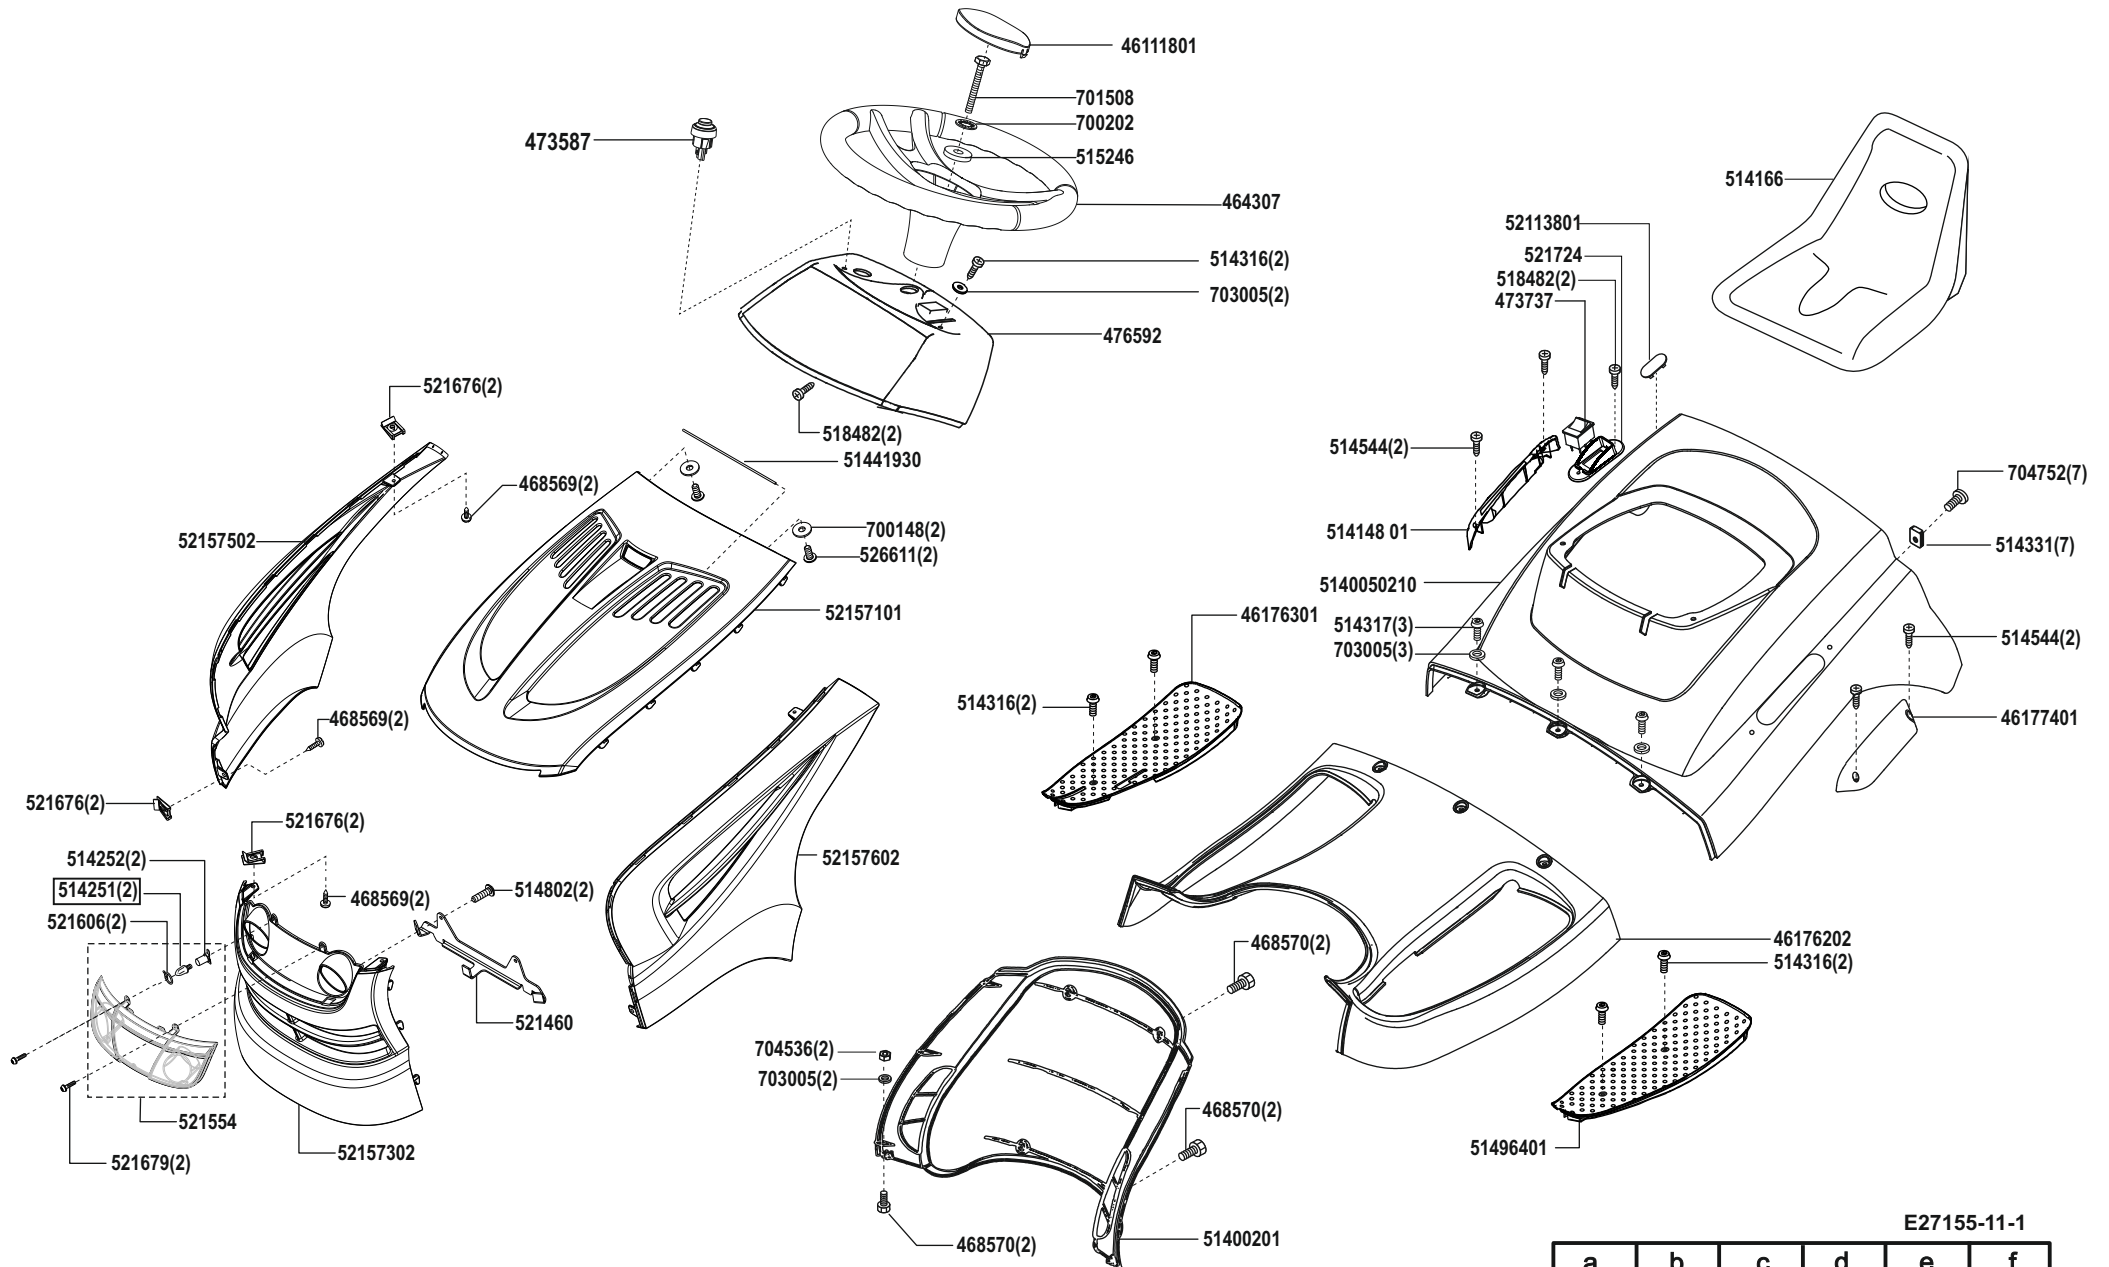

T13-92.5 HD

Art. Nr. 127155

solo
by **AL-KO**

E27155-11-1

a	b	c	d	e	f