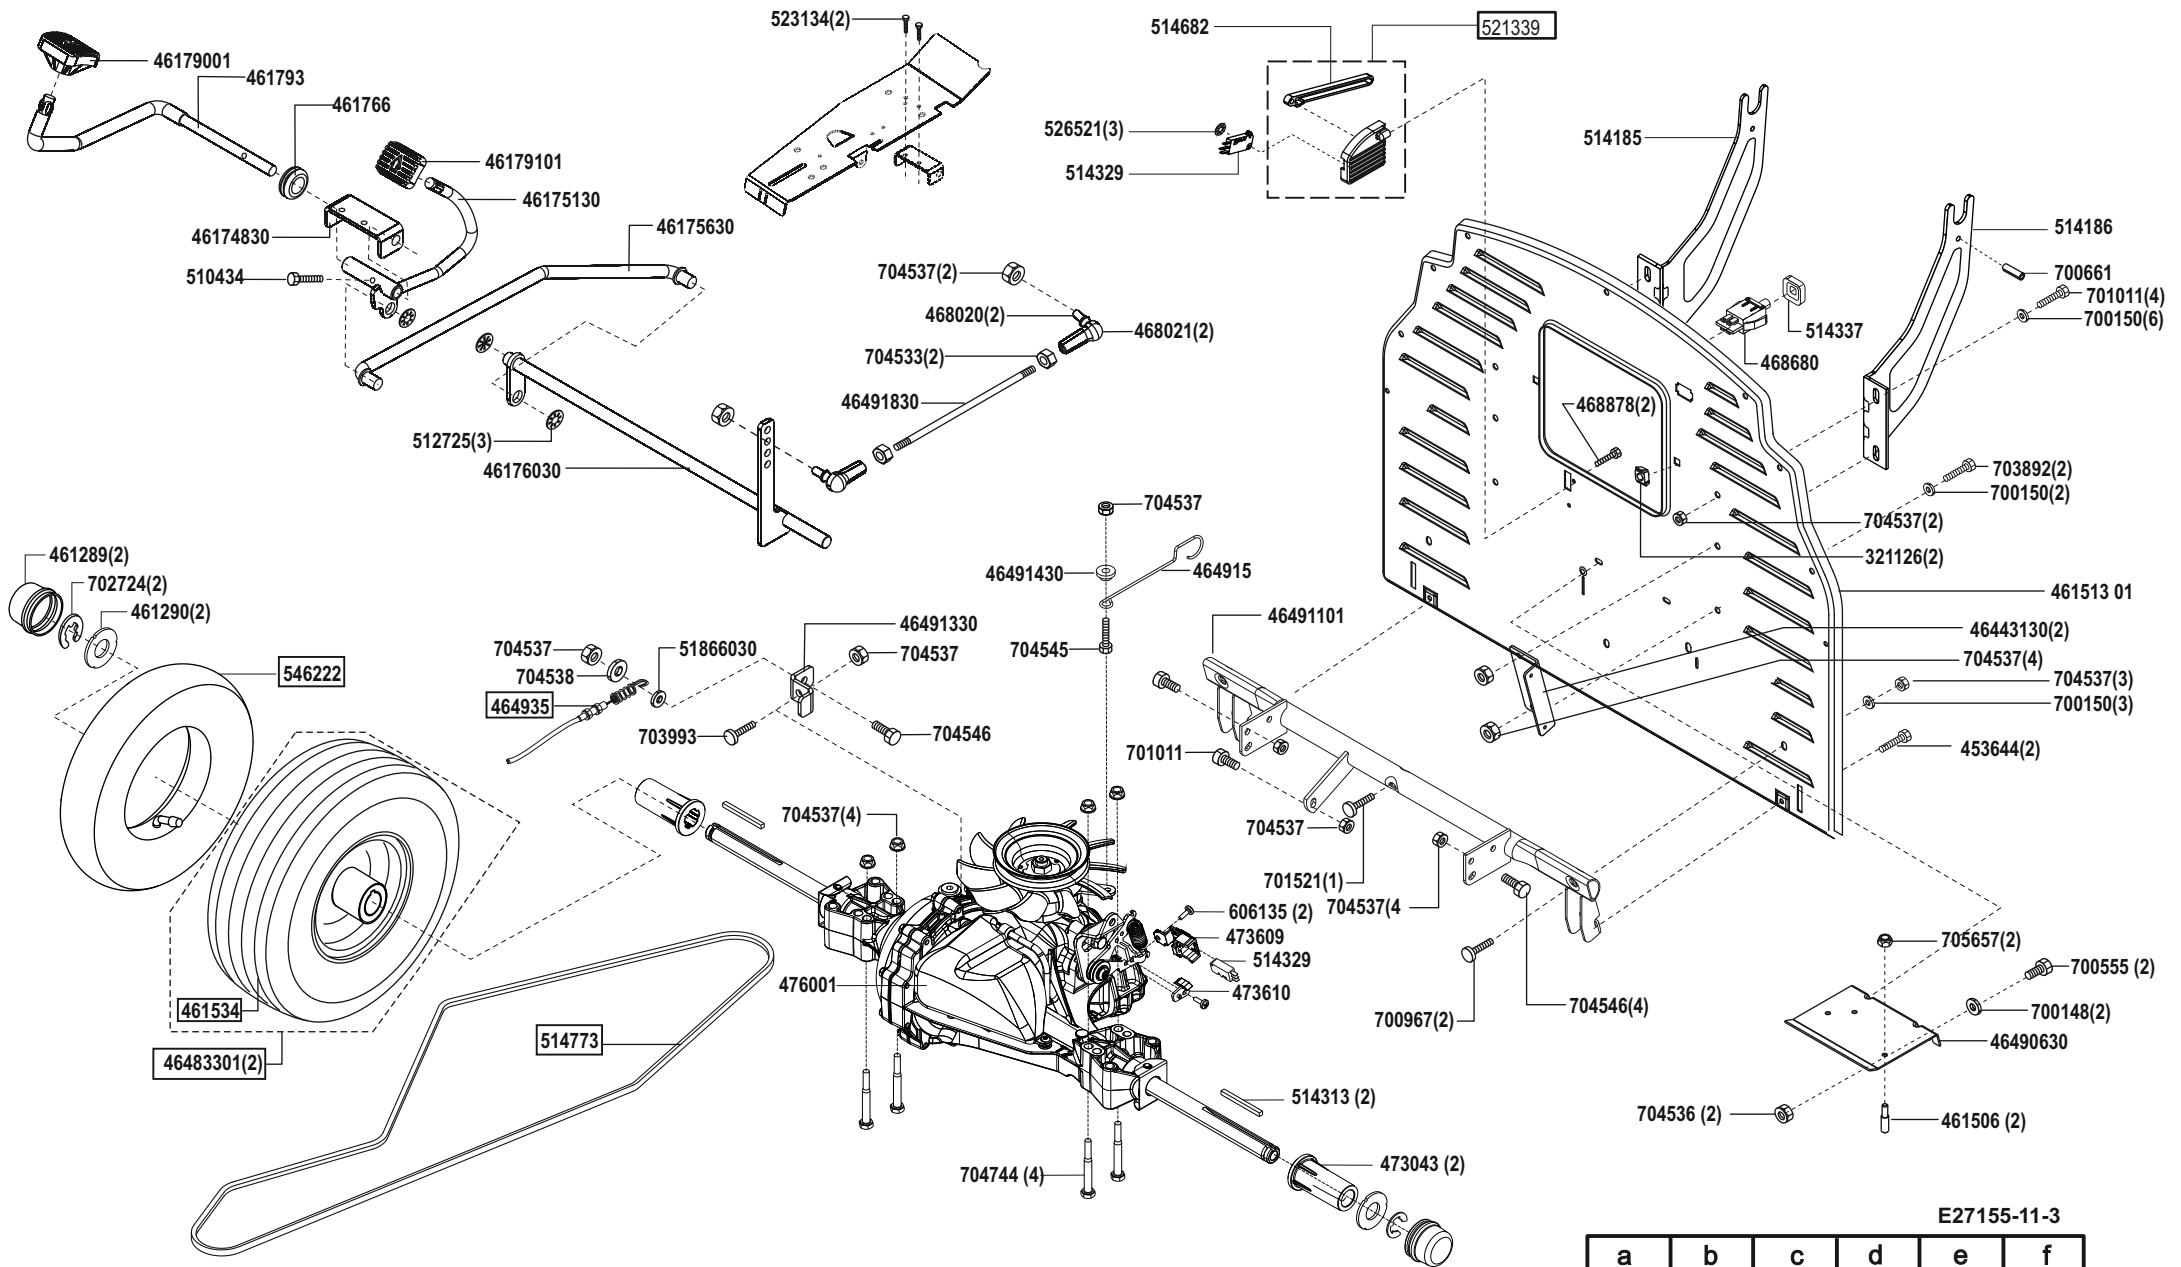

T13-92.5 HD

Art. Nr. 127155

solo
by **AL-KO**

E27155-11-1

a	b	c	d	e	f
---	---	---	---	---	---

T13-92.5 HD

Art. Nr. 127155

solo
by **AL-KO**

E27155-11-2

a	b	c	d	e	f
---	---	---	---	---	---

T13-92.5 HD

Art. Nr. 127155

solo
by AL-KO

E27155-11-3

a	b	c	d	e	f
---	---	---	---	---	---

T13-92.5 HD

Art. Nr. 127155

E27155-11-4

a	b	c	d	e	f
---	---	---	---	---	---

T13-92.5 HD

Art. Nr. 127155

solo
by **AL-KO**

E27155-11-5

a	b	c	d	e	f
---	---	---	---	---	---

T13-92.5 HD

Art. Nr. 127155

solo
by **AL-KO**

E27155-11-6

a	b	c	d	e	f
---	---	---	---	---	---

T13-92.5 HD

Art. Nr. 127155

solo
by **AL-KO**