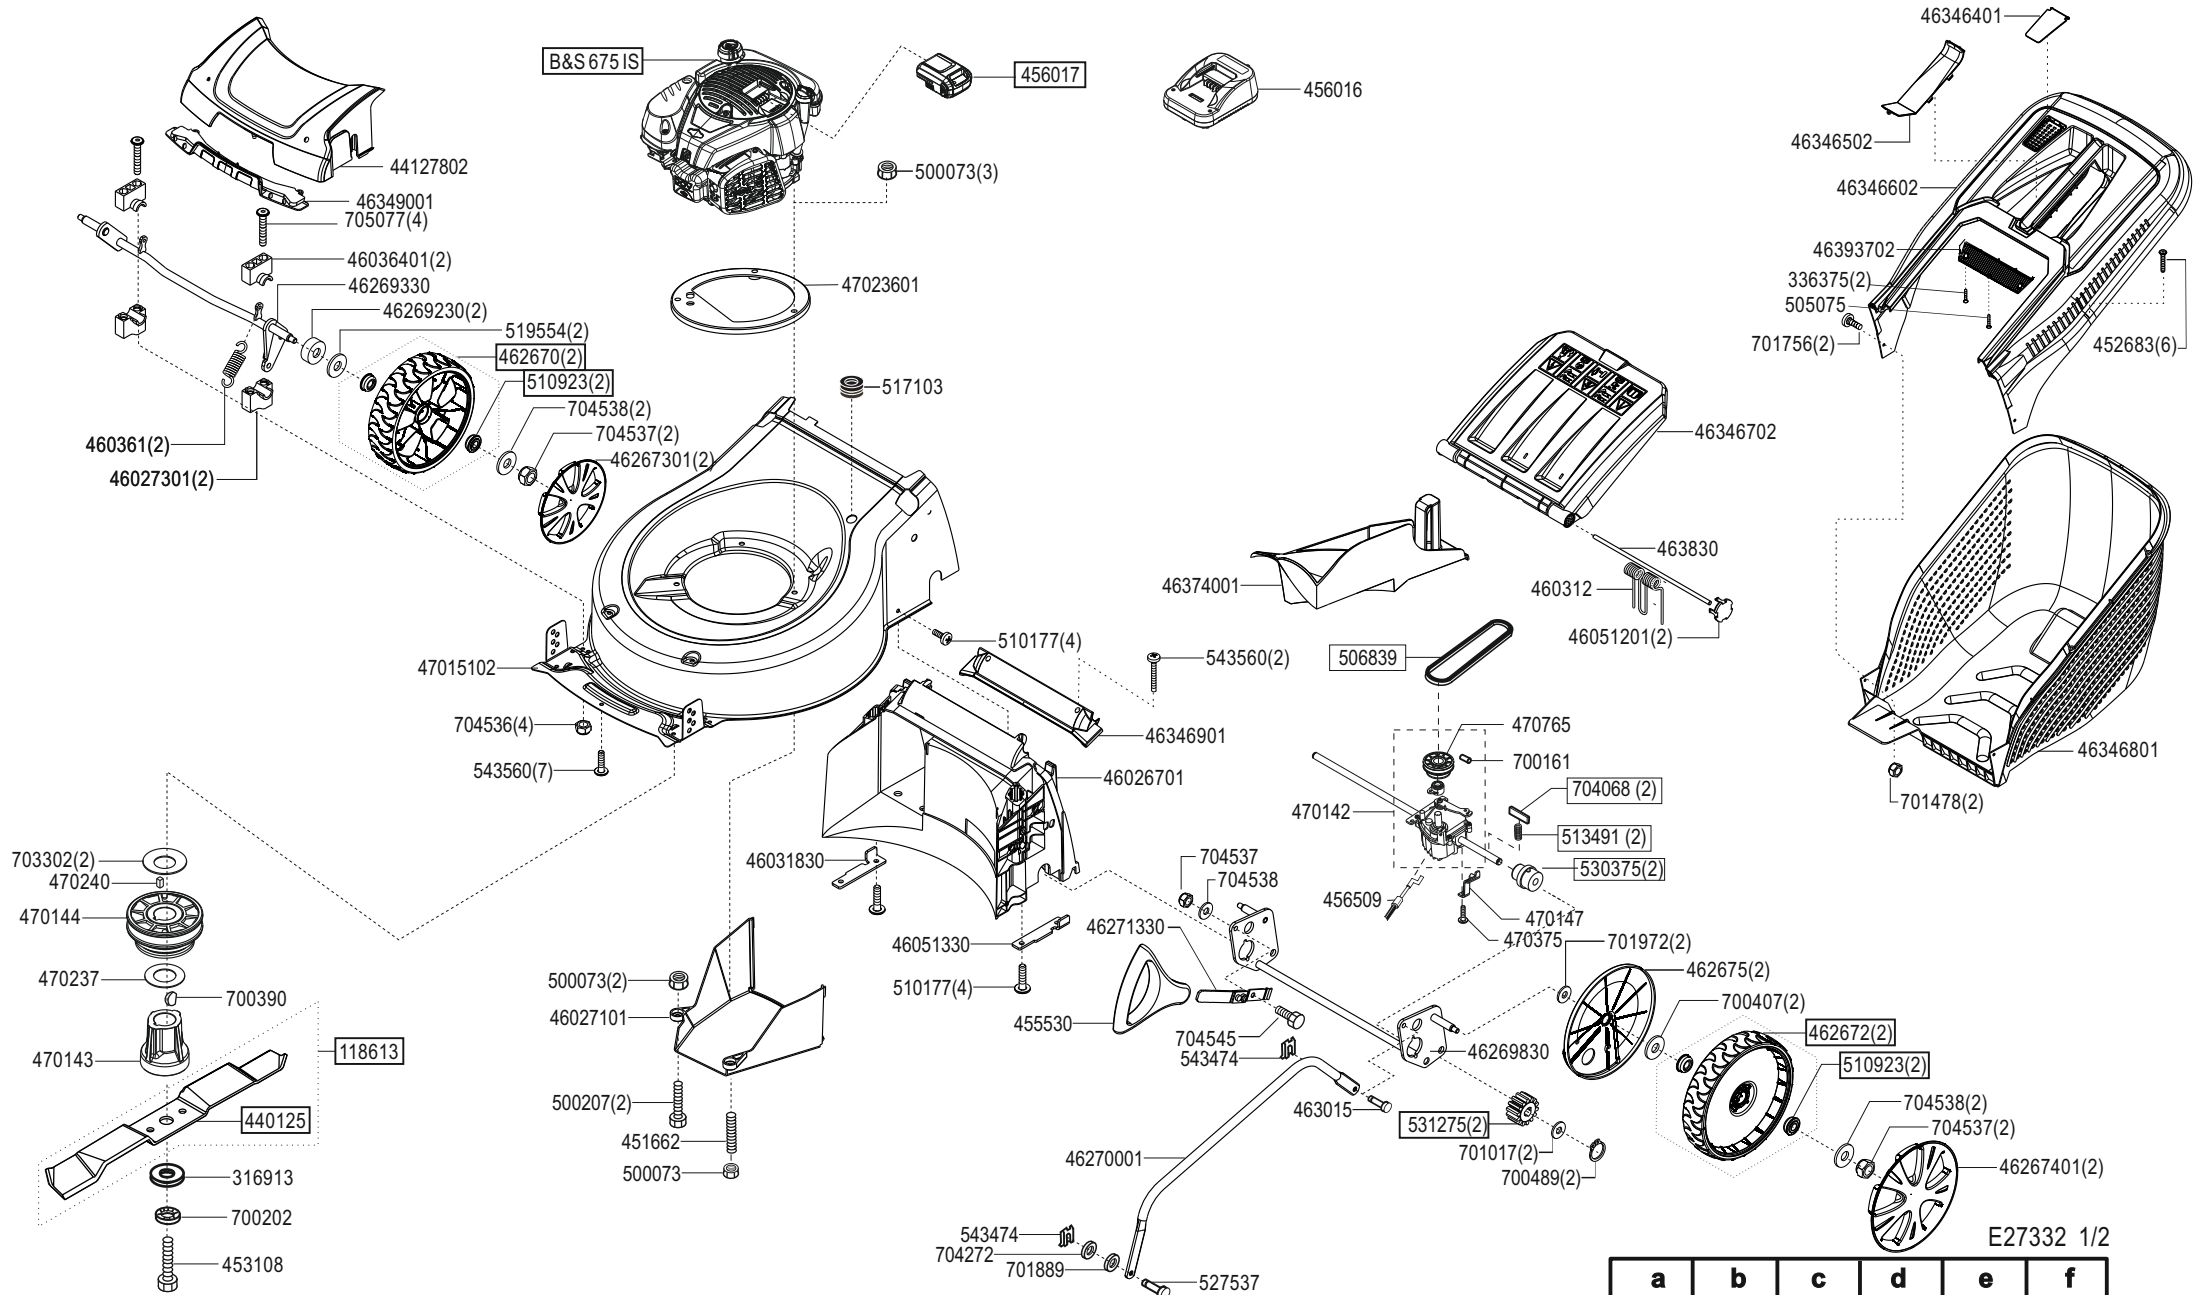

4736 VSI

Art. Nr. 127332

solo
by **AL-KO**

E27332 1/2

a	b	c	d	e	f
---	---	---	---	---	---

4736 VSI

Art. Nr. 127332

solo
by **AL-KO**

E27332 2/2

a	b	c	d	e	f
---	---	---	---	---	---