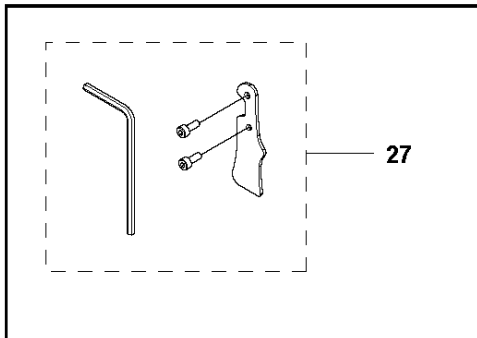

A 536LiPX, 536LiP4, 536LiPT5
SAW HEAD

Ref	Part No	Description	Remark	QTY KIT
1	579 21 19-01	SCREW IH SCT		4
2	587 34 72-01	COVER		1
3	587 34 71-01	BRACKET		1
4	587 69 08-01	MOTOR ASSY		1
5	589 24 13-01	GASKET		1
6	577 87 86-03	TANK CAP ASSY		1
7	587 34 68-01	OIL TANK		1
8	587 73 42-01	INSULATOR		1
9	576 83 10-01	SCREW IHSCM		1
10	587 34 65-01	OIL HOSE		1
11	537 15 48-01	PUMP CYLINDER		1
12	540 05 79-01	PUMP PISTON		1
13	503 20 14-12	SCREW IHSCFMO		1
14	503 20 07-78	SCREW IHSCFM		1
15	580 65 32-01	PAWL		1
16	501 45 27-02	LOCK NUT		1
17	580 46 25-01	SCREW		1
18	503 20 25-12	SCREW IHSCM		4
19	579 77 63-01	CHASSIS		1
20	587 34 73-02	PUMP PINION	LiPX EU, LiP4 US, LiPT5 US/CA	1
21	577 60 76-01	SPUR SPROCKET	LiP4 EU, LiPT5 EU	1
22	579 53 45-01	SPUR SPROCKET		1
23	577 27 15-01	WASHER		1
24	735 31 12-00	CIRCLIP		1
25	587 90 19-03	COVER		1
26	503 22 00-07	HEXAGON NUT		1
27	588 69 80-02	ACCESSORY BAG		1
28	504 71 00-03	OIL PLUMMET		1