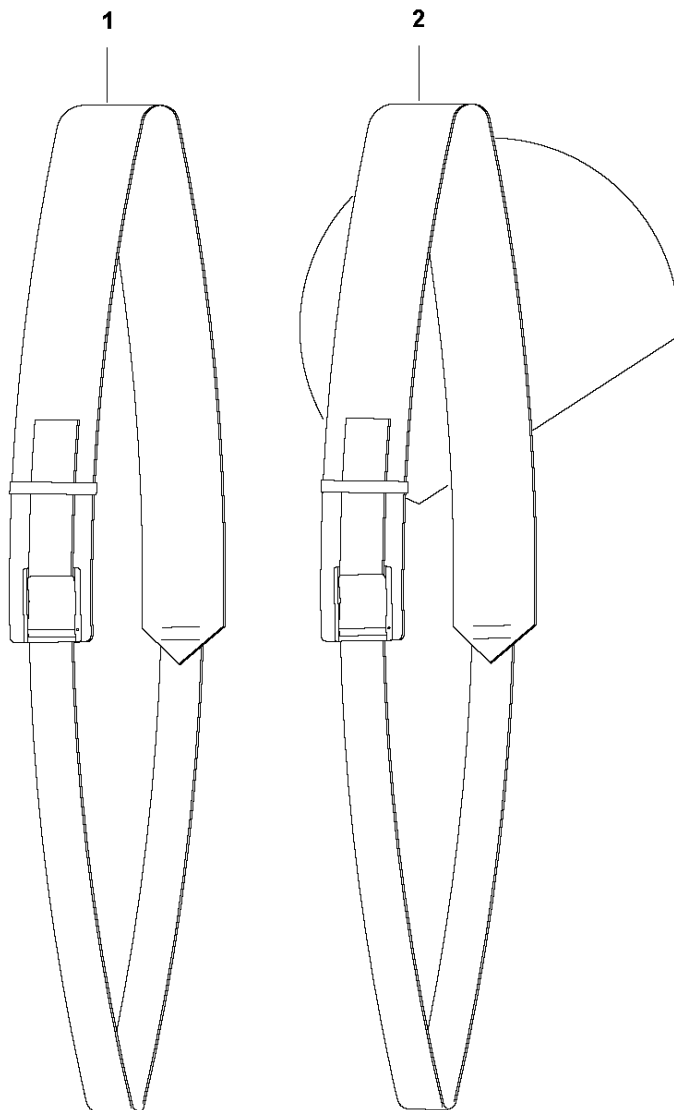

SPARE PARTS LIST

POLE PRUNER/POLE SAWS

536LiPT5

E3 536LiPT5
ACCESSORIES

3

4

ACCESSORIES

536LiPT5

Ref	Part No	Description	Remark	QTY	KIT
1	537 21 62-03	HARNES		1	
2	537 21 62-04	HARNES	With back plate US	1	
3	583 89 71-01	DIAGNOSTIC TOOL KIT		1	
4	579 62 13-01	WIRING ASSY		1	3
5	501 69 17-01	COMBINATION WRENCH		1	

A 536LiPX, 536LiP4, 536LiPT5
SAW HEAD

Ref	Part No	Description	Remark	QTY KIT
1	579 21 19-01	SCREW IH SCT		4
2	587 34 72-01	COVER		1
3	587 34 71-01	BRACKET		1
4	587 69 08-01	MOTOR ASSY		1
5	589 24 13-01	GASKET		1
6	577 87 86-03	TANK CAP ASSY		1
7	587 34 68-01	OIL TANK		1
8	587 73 42-01	INSULATOR		1
9	576 83 10-01	SCREW IHSCM		1
10	587 34 65-01	OIL HOSE		1
11	537 15 48-01	PUMP CYLINDER		1
12	540 05 79-01	PUMP PISTON		1
13	503 20 14-12	SCREW IHSCFMO		1
14	503 20 07-78	SCREW IHSCFM		1
15	580 65 32-01	PAWL		1
16	501 45 27-02	LOCK NUT		1
17	580 46 25-01	SCREW		1
18	503 20 25-12	SCREW IHSCM		4
19	579 77 63-01	CHASSIS		1
20	587 34 73-02	PUMP PINION	LiPX EU, LiP4 US, LiPT5 US/CA	1
21	577 60 76-01	SPUR SPROCKET	LiP4 EU, LiPT5 EU	1
22	579 53 45-01	SPUR SPROCKET		1
23	577 27 15-01	WASHER		1
24	735 31 12-00	CIRCLIP		1
25	587 90 19-03	COVER		1
26	503 22 00-07	HEXAGON NUT		1
27	588 69 80-02	ACCESSORY BAG		1
28	504 71 00-03	OIL PLUMMET		1

SHAFT

536LiPT5

Ref	Part No	Description	Remark	QTY	KIT
1	510 09 61-01	NUT		1	
2	522 74 26-01	RING		1	
3	510 09 60-01	CLAMPING SLEEVE		1	
4	731 23 14-01	HEXAGON NUT		5	
5	503 20 07-76	SCREW IHSCFM		5	
6	586 87 30-01	SPACER		2	
7	587 00 47-01	TUBE		1	
8	587 00 48-01	GUIDE BUSHING		2	
9	587 20 73-01	TUBE		1	
10	586 91 42-01	TUBE		1	
11	530 01 60-64	SCREW		3	
12	587 73 06-01	SLEEVE		1	
13	522 59 70-01	CLAMPING SLEEVE		1	
14	586 91 43-01	TUBE		1	
15	522 72 31-01	LOOP		1	20
16	502 19 71-01	SQUARE NUT		1	20
17	725 23 81-51	SCREW EHHM		1	20
18	522 72 31-01	LOOP		1	20
19	502 20 38-01	KNOB		1	20
20	579 26 40-01	LOOP		1	