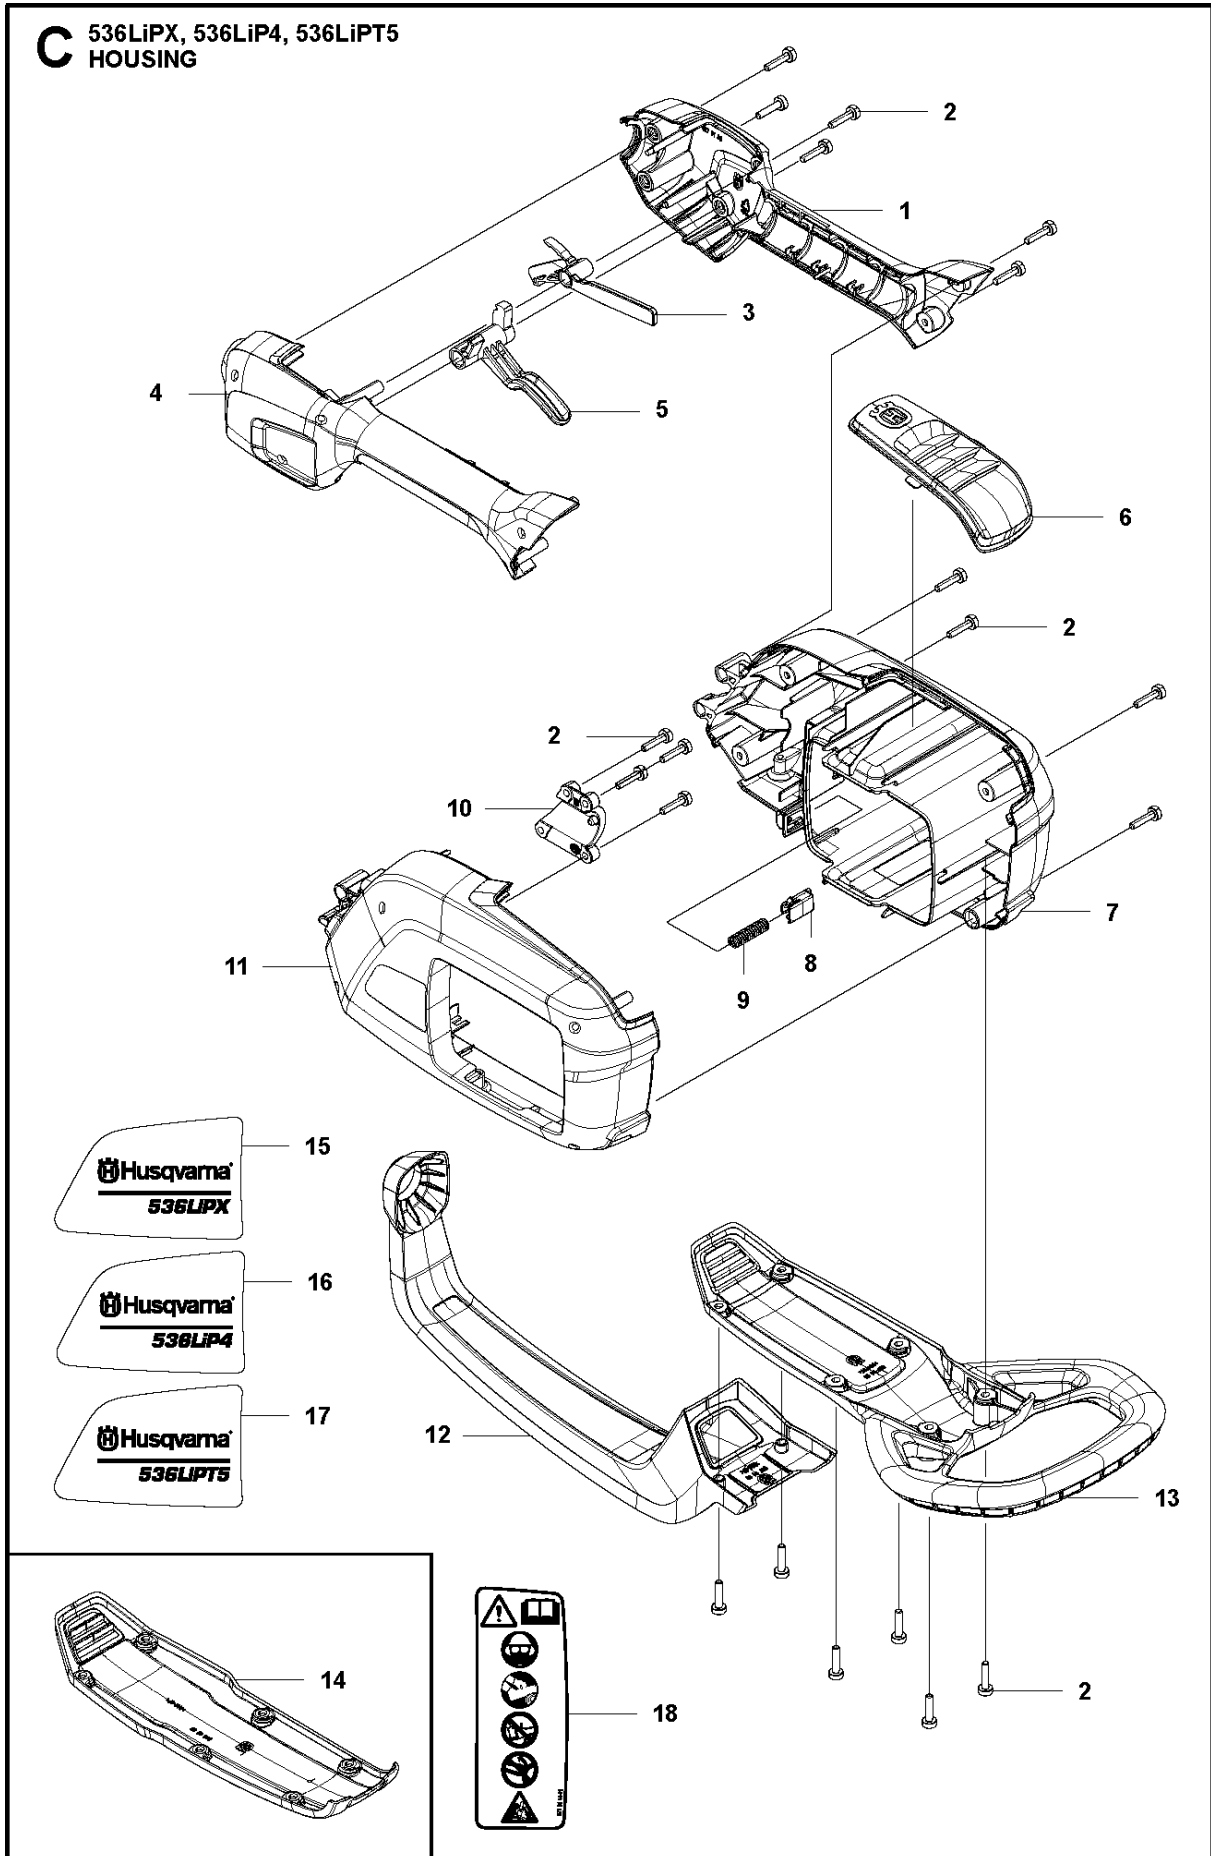

C 536LiPX, 536LiP4, 536LiPT5
HOUSING

HOUSING

536LiPT5

Ref	Part No	Description	Remark	QTY KIT
1	577 01 32-02	HANDLE HALF		1
2	579 21 19-01	SCREW IHST		20
3	577 51 23-01	THROTTLE LOCKOUT		1
4	577 01 31-01	HANDLE HALF		1
5	577 01 81-01	TRIGGER		1
6	577 01 41-01	COVER		1
7	577 01 30-02	HOUSING		1
8	577 99 66-01	PUSH BUTTON		1
9	585 48 00-01	SPRING		1
10	577 02 22-01	CLAMP		1
11	577 00 76-03	HOUSING		1
12	587 34 60-01	TRIGGER		1
13	587 34 58-01	BUMPER		1
14	577 01 42-01	SKID PLATE		1
15	588 60 28-03	DECAL		1
16	588 60 28-02	DECAL		1
17	588 60 28-01	DECAL		1
18	577 84 43-01	DECAL		1