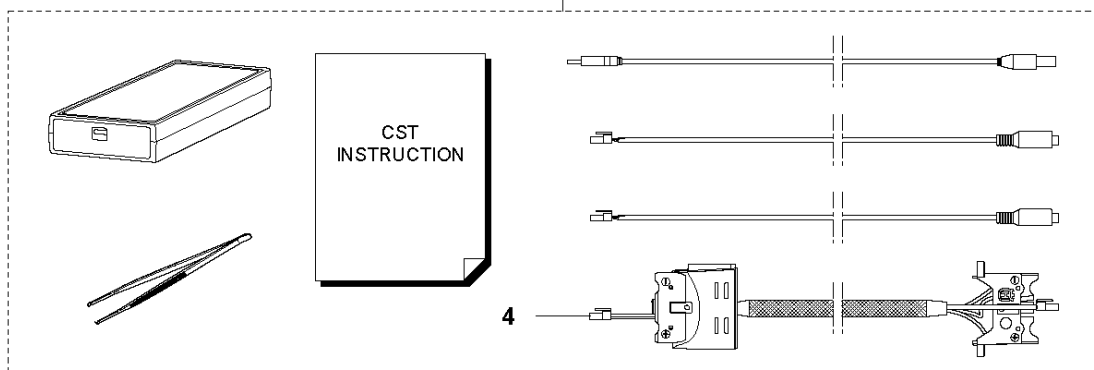

E3 536LiPT5
ACCESSORIES

3

4