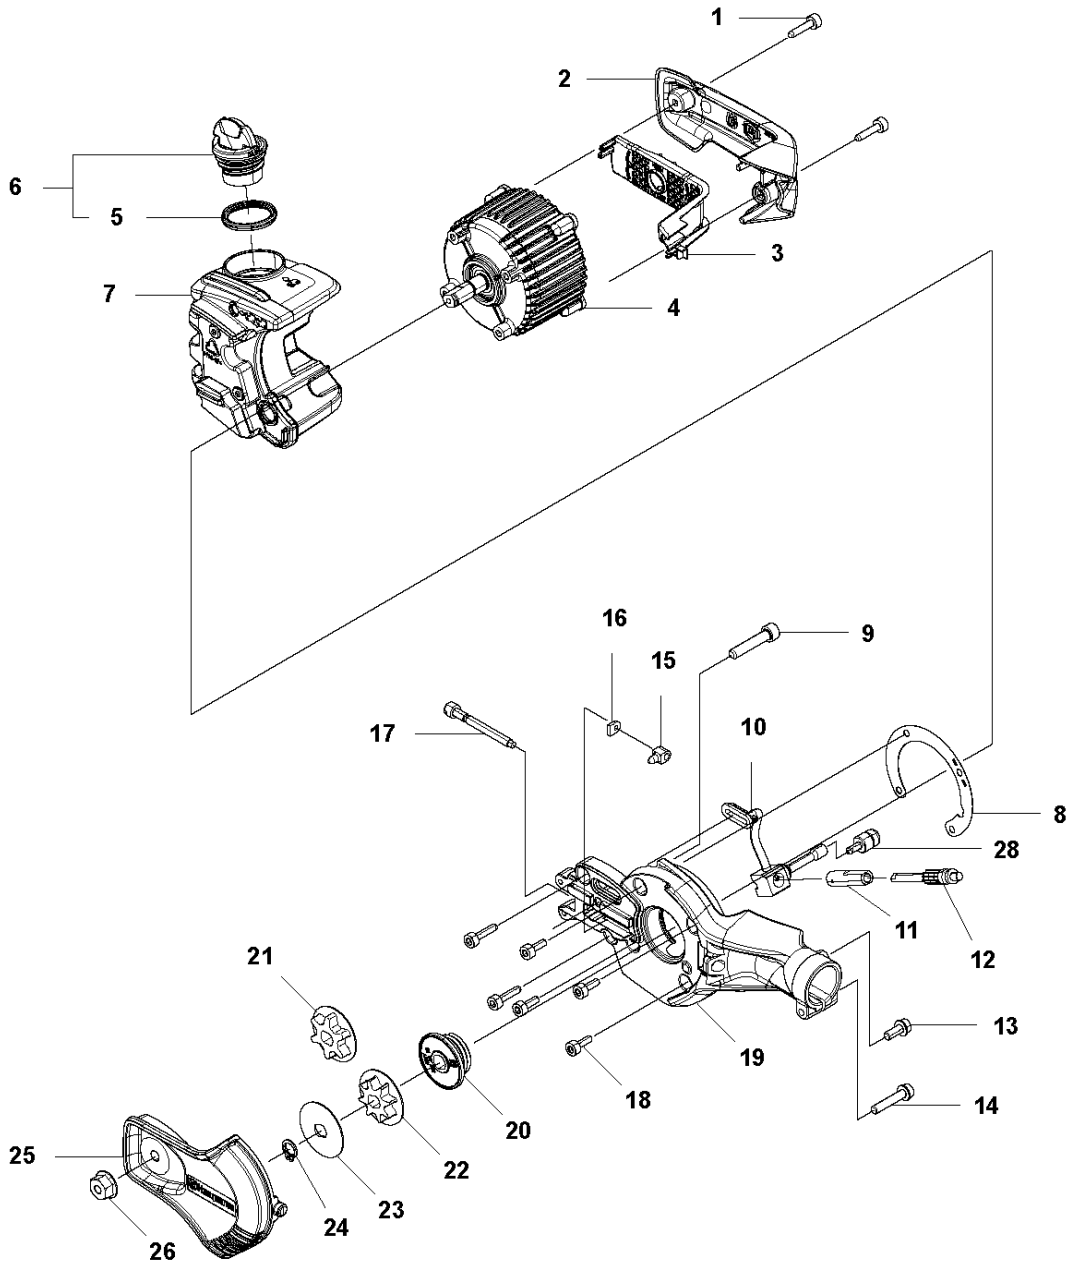

A 536LiPX, 536LiP4, 536LiPT5
SAW HEAD

Ref	Part No	Description	Remark	QTY KIT
1	579 21 19-01	SCREW IH SCT		4
2	587 34 72-01	COVER		1
3	587 34 71-01	BRACKET		1
4	587 69 08-01	MOTOR ASSY		1
5	589 24 13-01	GASKET		1
6	577 87 86-03	TANK CAP ASSY		1
7	587 34 68-01	OIL TANK		1
8	587 73 42-01	INSULATOR		1
9	576 83 10-01	SCREW IHSCM		1
10	587 34 65-01	OIL HOSE		1
11	537 15 48-01	PUMP CYLINDER		1
12	540 05 79-01	PUMP PISTON		1
13	503 20 14-12	SCREW IHSCFMO		1
14	503 20 07-78	SCREW IHSCFM		1
15	580 65 32-01	PAWL		1
16	501 45 27-02	LOCK NUT		1
17	580 46 25-01	SCREW		1
18	503 20 25-12	SCREW IHSCM		4
19	579 77 63-01	CHASSIS		1
20	587 34 73-02	PUMP PINION	LiPX EU, LiP4 US, LiPT5 US/CA	1
21	577 60 76-01	SPUR SPROCKET	LiP4 EU, LiPT5 EU	1
22	579 53 45-01	SPUR SPROCKET		1
23	577 27 15-01	WASHER		1
24	735 31 12-00	CIRCLIP		1
25	587 90 19-03	COVER		1
26	503 22 00-07	HEXAGON NUT		1
27	588 69 80-02	ACCESSORY BAG		1
28	504 71 00-03	OIL PLUMMET		1