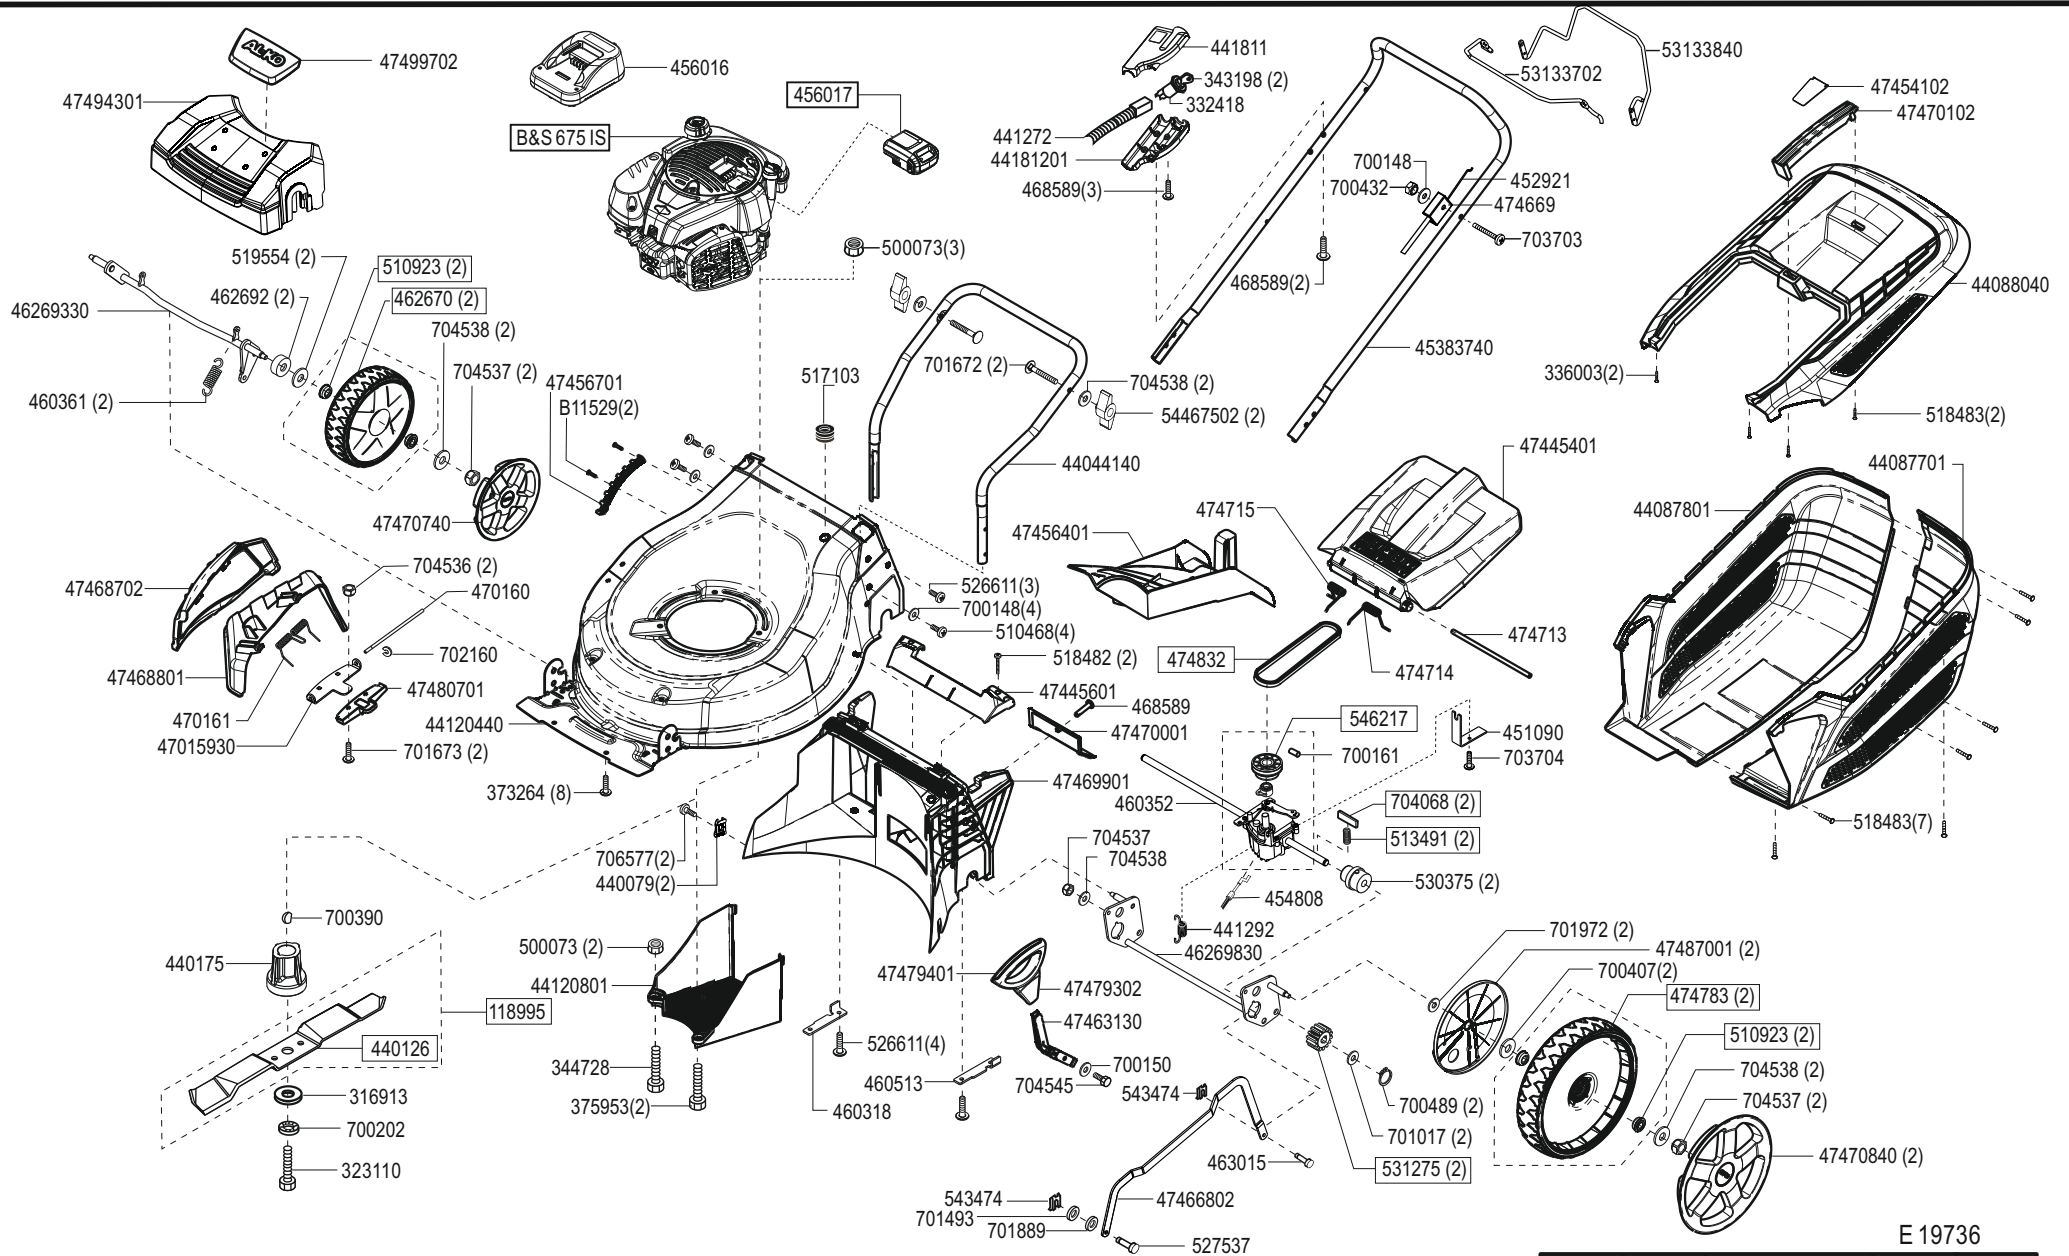

HIGHLINE 51.6 SPI

Art. Nr. 119736

AL-KO

E 19736

a	b	c	d	e	f
---	---	---	---	---	---