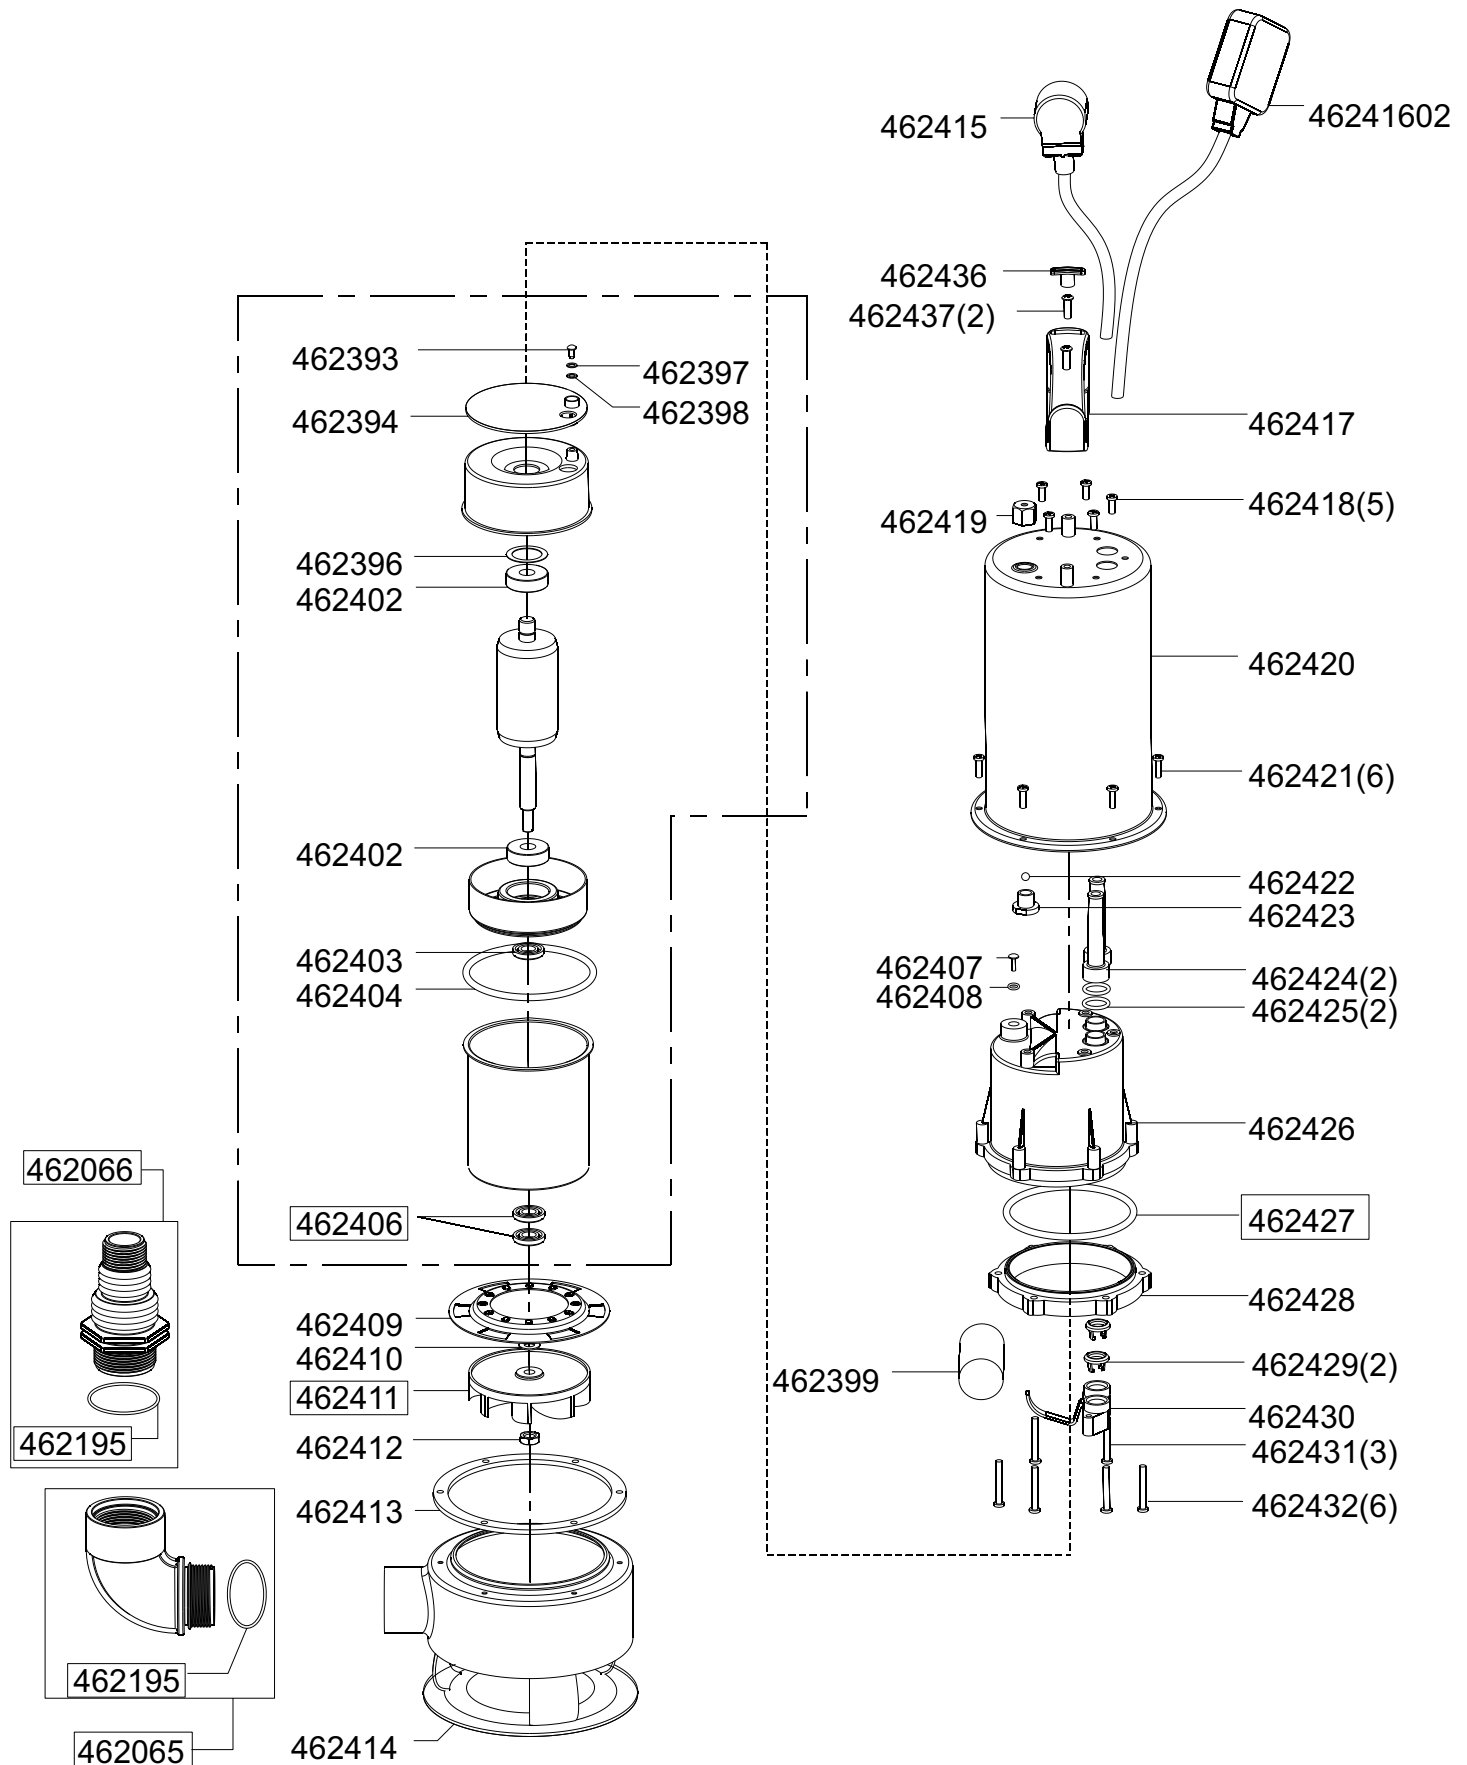

SPV 15004 INOX

Art-Nr. 113116

AL-KO

E113116

a	b	c	d	e	f
---	---	---	---	---	---